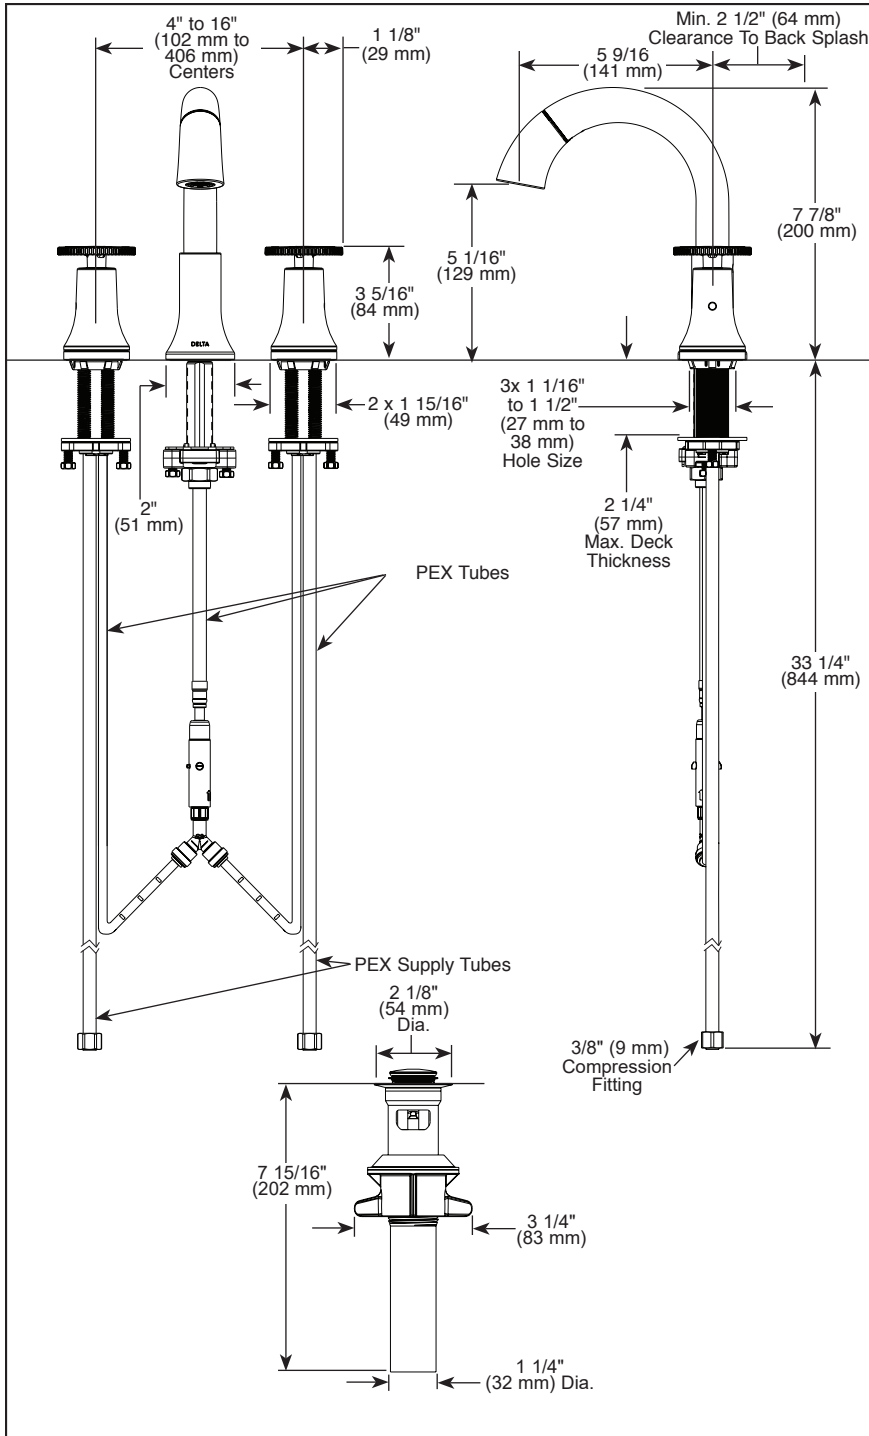

Submitted Model No.: \_\_\_\_\_

Specific Features: \_\_\_\_\_

▲ Designate proper finish suffix

Delta reserves the right (1) to make changes in specifications and materials, and (2) to change or discontinue models, both without notice or obligation. Dimensions are for reference only. See current full-line price book or [www.deltafaucet.com](http://www.deltafaucet.com) for finish options and product availability.

## BATHROOM FAUCET

- Trinsic® Bath Collection
- Two Handle Widespread Pull-Down Deck Mount

### STANDARD SPECIFICATIONS:

- Max. flow rate 1.2 gpm @ 60 psi, 4.5 L/min @ 414 kPa
- Three hole mount
- Solid brass fabricated end valve
- 1/4 turn stops
- Hot and cold stems are interchangeable
- Diamond coated ceramic cartridge
- 3/8" O.D. straight PEX supply tubes
- Models have metal drain with pop-up type fitting with plated flange and stopper
- Not applicable for pedestal sink