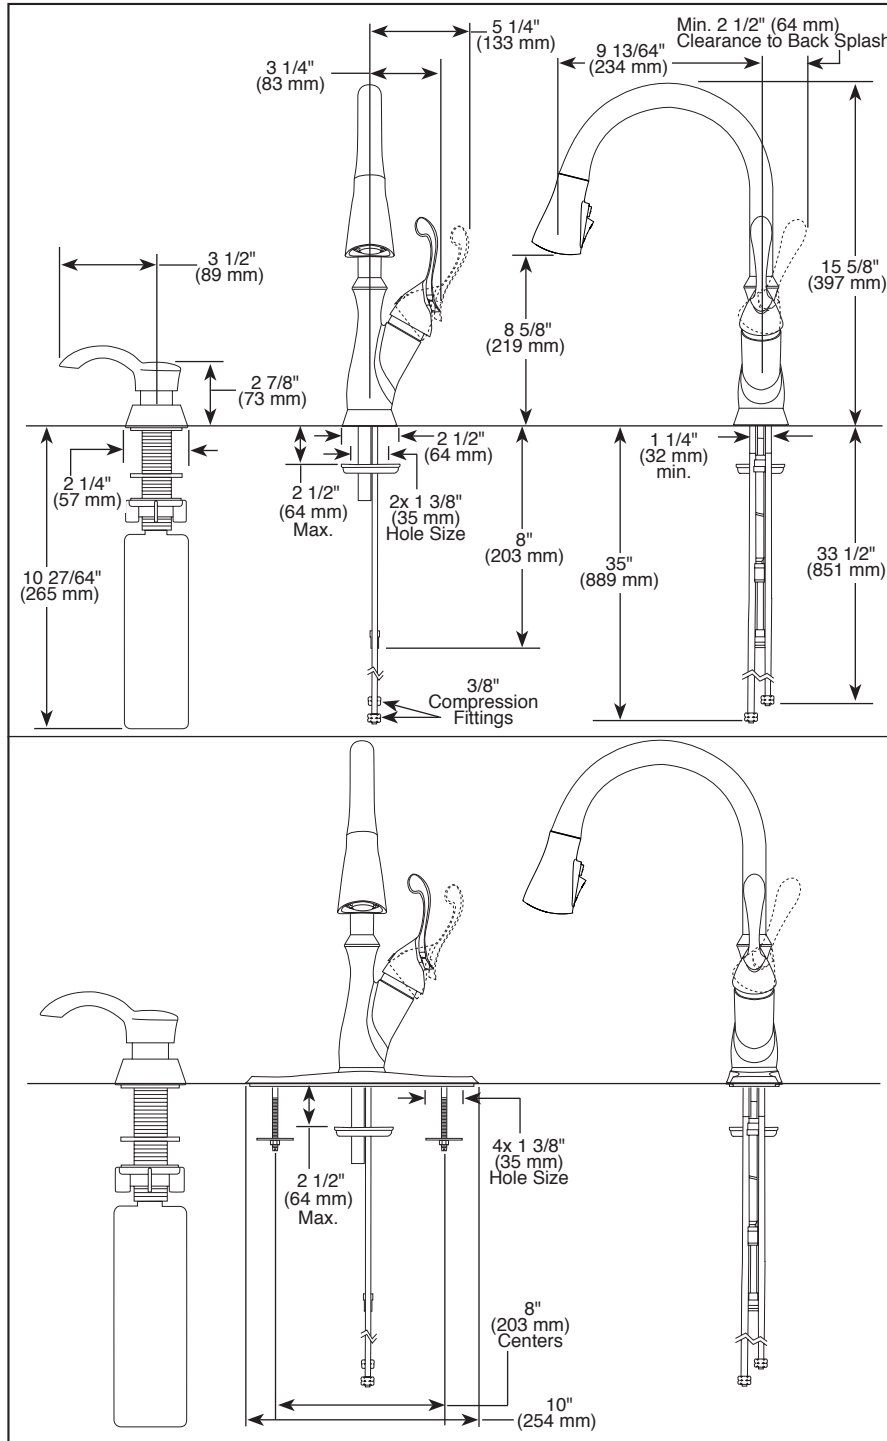

19950Z-SD-DST

Submitted Model No.: _____

Specific Features: _____

Delta reserves the right (1) to make changes in specifications and materials, and (2) to change or discontinue models, both without notice or obligation. Dimensions are for reference only. See current full-line price book or www.deltafaucet.com for finish options and product availability.

DSP-K-19950Z-SD-DST Rev. A

see what Delta can do™

KITCHEN FAUCETS

- Arabella™ Pull-Down Collection
- Single Handle Deck Mount

FEATURES:

- MagnaTite® Magnetic Docking
- Touch2O® Technology
- DIAMOND Seal® Technology
- Touch-Clean® Sprayhead
- Quick-Snap® Connect Hoses
- ShieldSpray™ Technology

STANDARD SPECIFICATIONS:

- Maximum 1.8 gpm @ 60 psi, 6.8 L/min @ 414 kPa
- Centermount or 8" (203 mm) centers with 10" (254 mm) escutcheon.
- Spout rotates 360°.
- Diamond coated ceramic disc cartridge.
- Control shall return to neutral position when faucet is turned off.
- Magnetic docking system secures sprayer to spout.
- Red/blue indicator markings.
- Three-function wand; Aerated stream, spray or ShieldSpray™
- Integral double check valves in sprayer assembly.
- Integral hose lead to aid installation.
- Mounting wrench to assist in tightening mounting nut securely.
- Hose travels inside mounting shank so it will not interfere with deck edges.
- Keyed trim ring and 10" (254 mm) escutcheon to help alignment and aid installation.
- 3/8" O.D. straight, staggered PEX supply lines.
- Includes soap dispenser