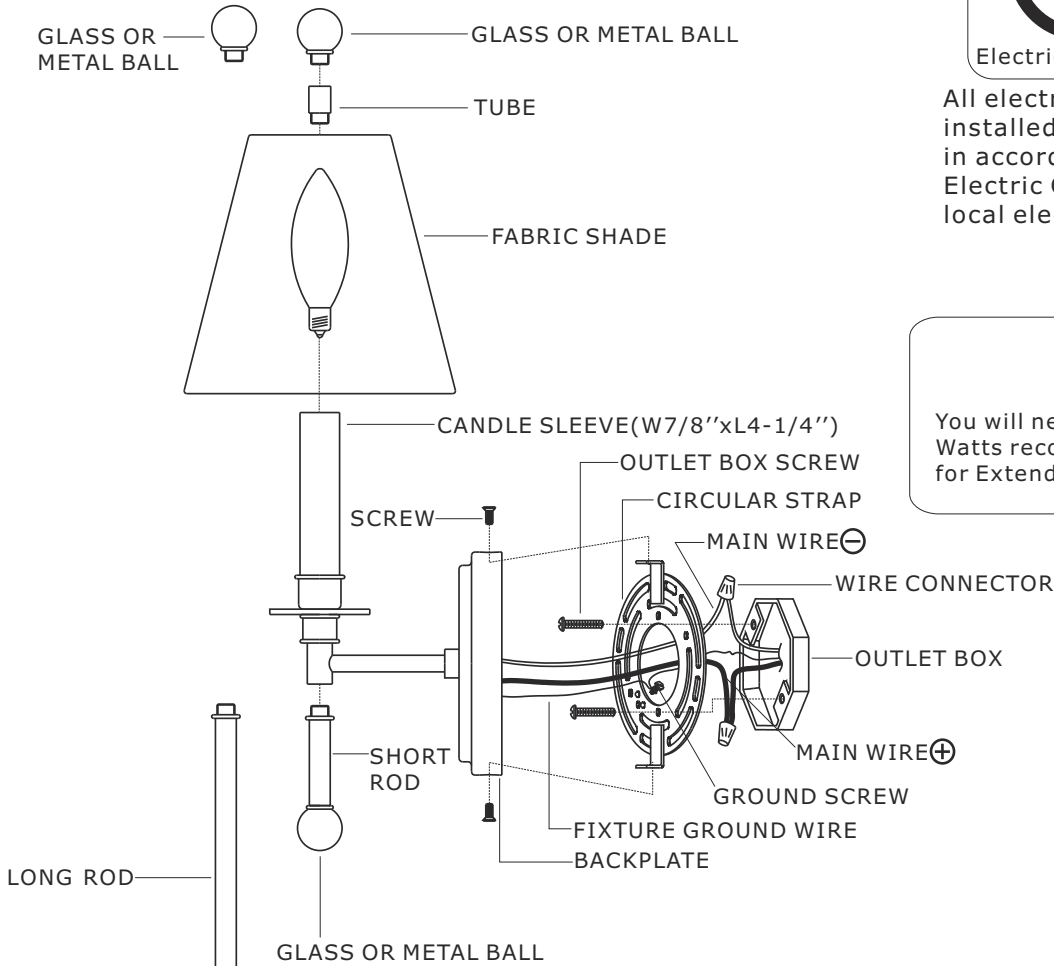

## MODEL #: RIV-382-BF ASSEMBLY AND DRESSING INSTRUCTIONS

### WARNING:

Electrical Danger

Turn Power off

All electrical components must be installed by a licensed electrician in accordance with the National Electric Code and the appropriate local electrical codes.

You will need 1 Candelabra bulbs 60 Watts recommended, Use LED bulbs for Extended use. Bulb not included

2018-01