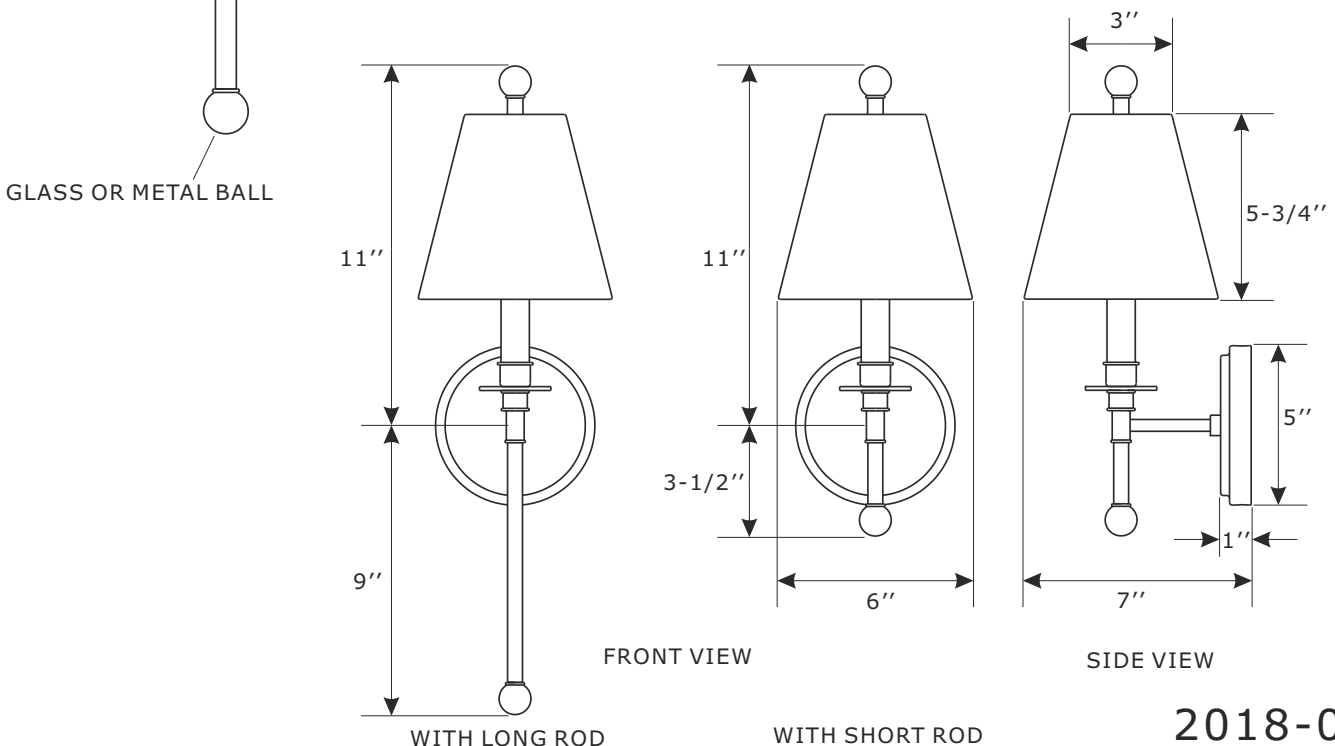

CRYSTORAMA

1958

95 Cantiague Rock Road, Westbury, NY 11590 • toll free: 1.800.888.4470 fax: 516.931.1254 • info@crystorama.com • www.crystorama.com

MODEL #: RIV-382-BF ASSEMBLY AND DRESSING INSTRUCTIONS

WARNING:

Electrical Danger

Turn Power off

All electrical components must be installed by a licensed electrician in accordance with the National Electric Code and the appropriate local electrical codes.

You will need 1 Candelabra bulbs 60 Watts recommended, Use LED bulbs for Extended use. Bulb not included

2018-01