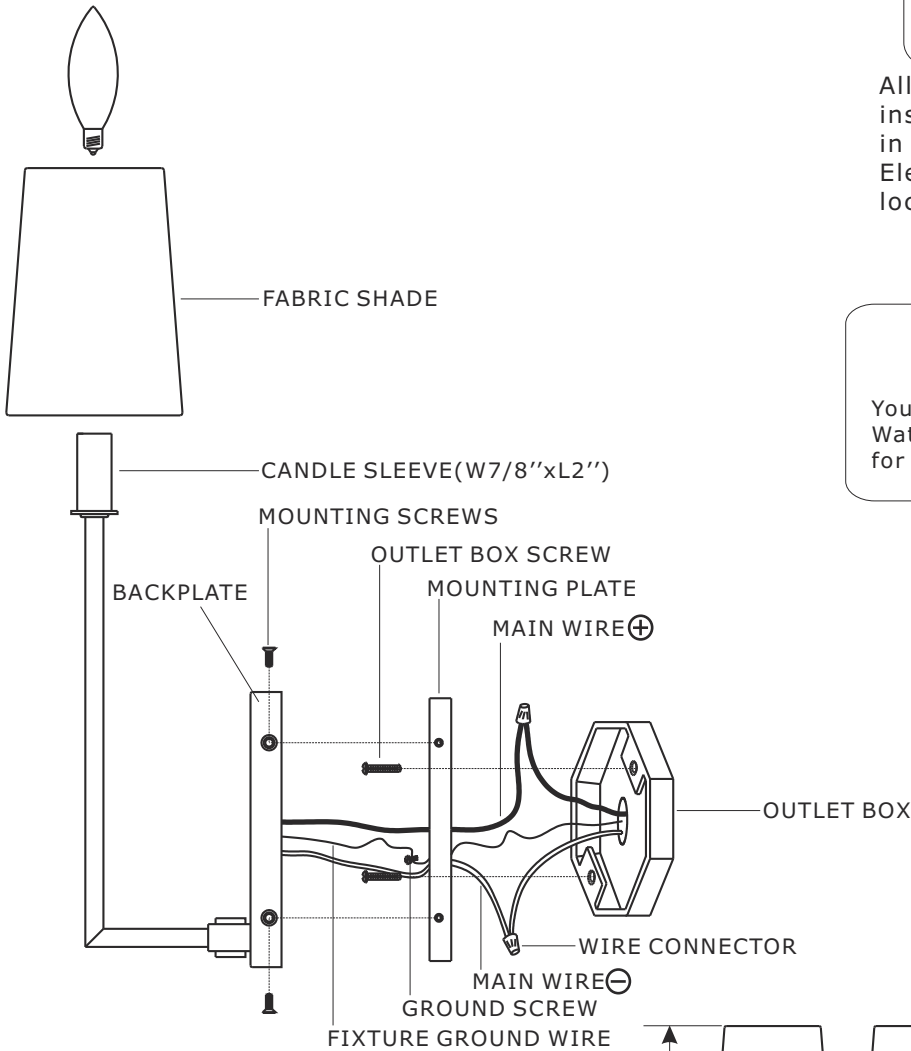

## MODEL#: LEN-252-CH ASSEMBLY AND DRESSING INSTRUCTIONS

### WARNING:

Electrical Danger Turn Power off

All electrical components must be installed by a licensed electrician in accordance with the National Electric Code and the appropriate local electrical codes.

You will need 2 Candelabra bulbs 60 Watts recommended, Use LED bulbs for Extended use. Bulb not included

2018-01