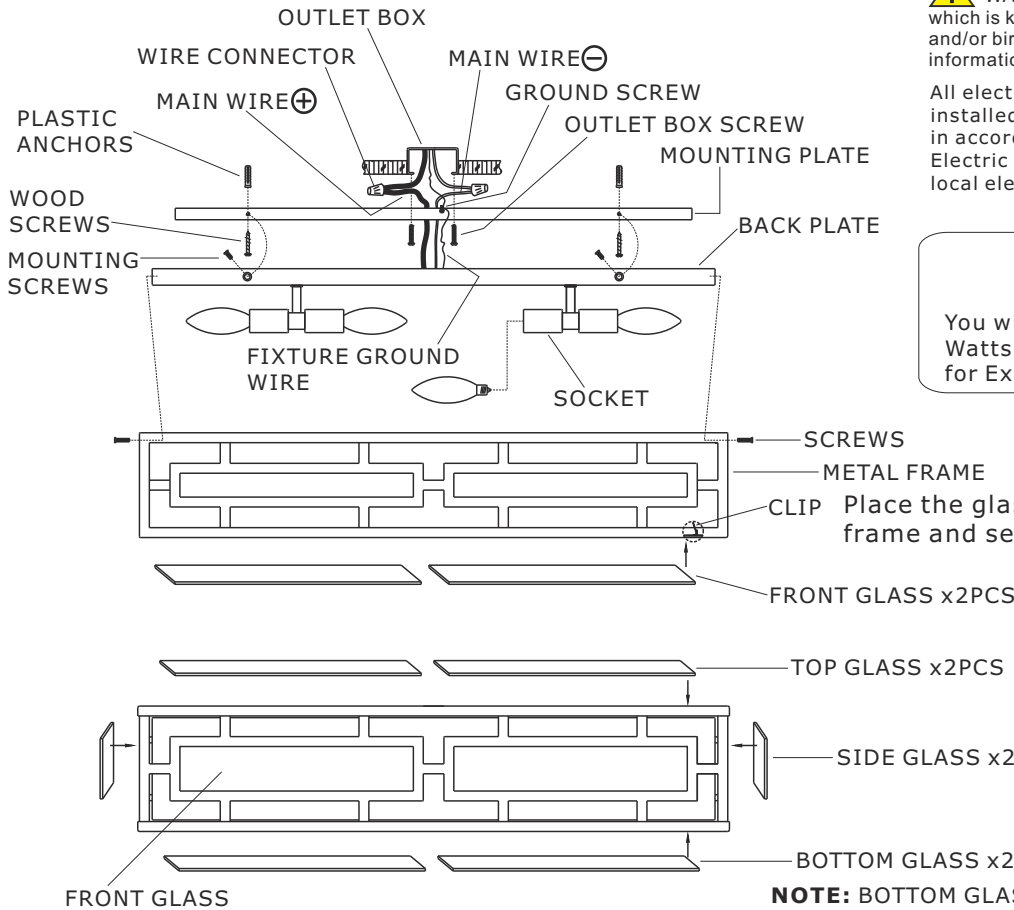

CRYSTORAMA

1958

95 Cantiague Rock Road, Westbury, NY 11590 • toll free: 1.800.888.4470 fax: 516.931.1254 • info@crystorama.com • www.crystorama.com

MODEL#: HIL-994-VG ASSEMBLY AND DRESSING INSTRUCTIONS

IT CAN BE MOUNTED BOTH VERTICALLY AND HORIZONTALLY.

You will need 4 Candelabra bulbs 60 Watts recommended, Use LED bulbs for Extended use. Bulb not included

HOW TO REPLACE THE BULB:

PLEASE TAKE OFF THE METAL FRAME BY REMOVING THE SCREWS ON THE SIDE OF FRAME.