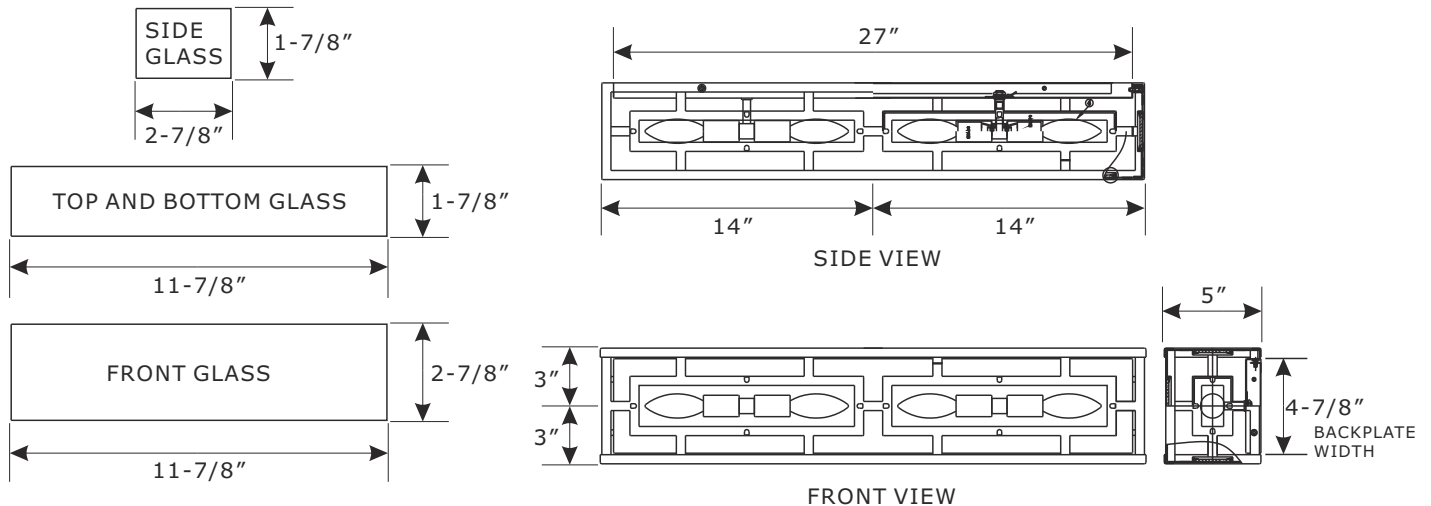

HOW TO REPLACE THE BULB:

PLEASE TAKE OFF THE METAL FRAME BY REMOVING THE SCREWS ON THE SIDE OF FRAME.