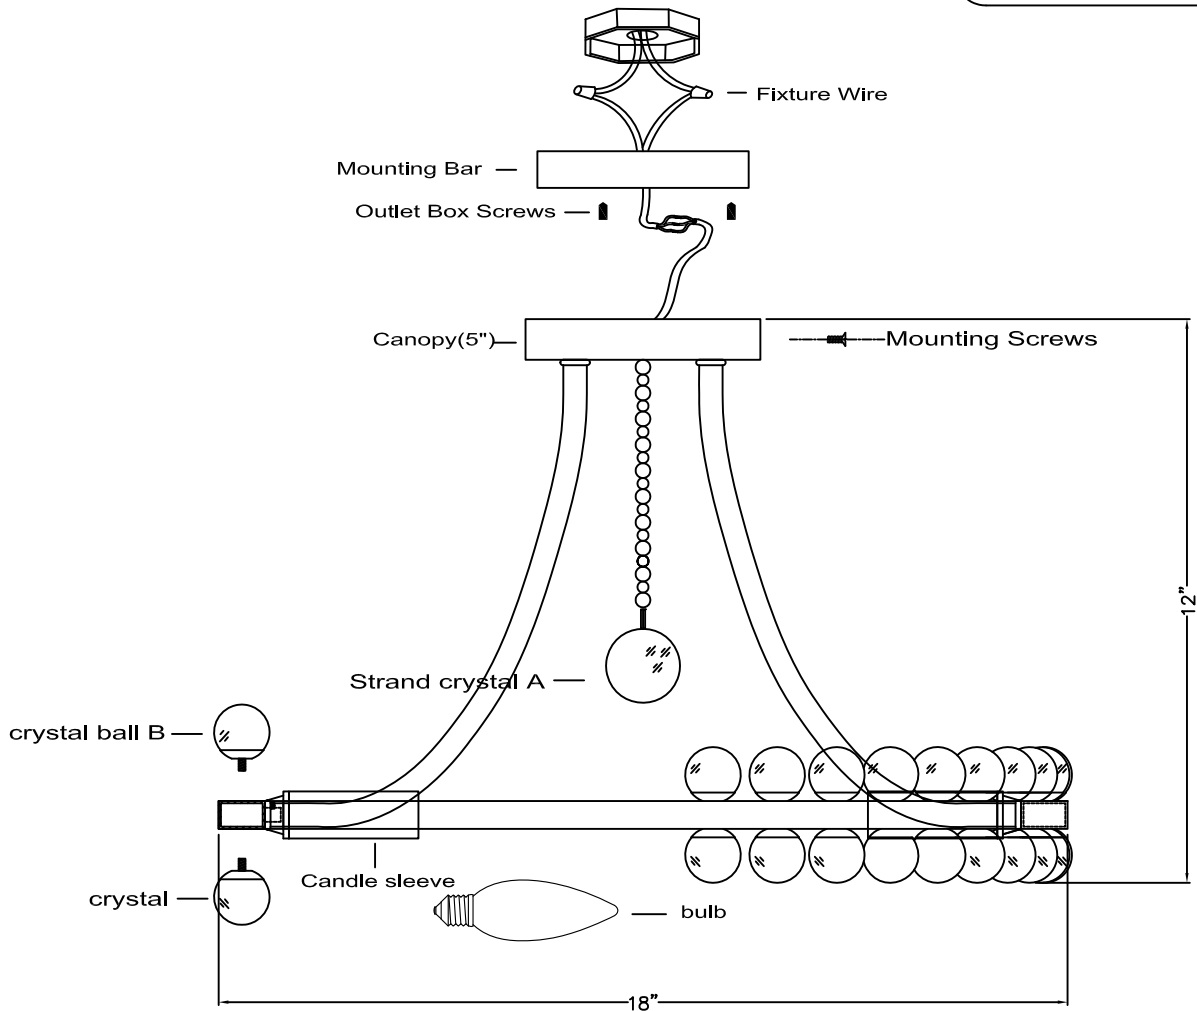

Electrical Danger Turn Power Off

**IMPORTANT**  
 TURN OFF THE POWER AT THE MAIN FUSE OR CIRCUIT BREAKER BOX BEF ORE STARTING INSTALLATION

  
 You will need 4-Cand.BULBS  
 60 watts Max  
 Bulbs not included  
 USE LED BULBS FOR EXTENDED USE

Strand crystal A=10pcs\*8mm ball  
 +10pcs\*6mm ball+1pcs\*40mm ball

Strand crystal B=80pcs\*30mm ball