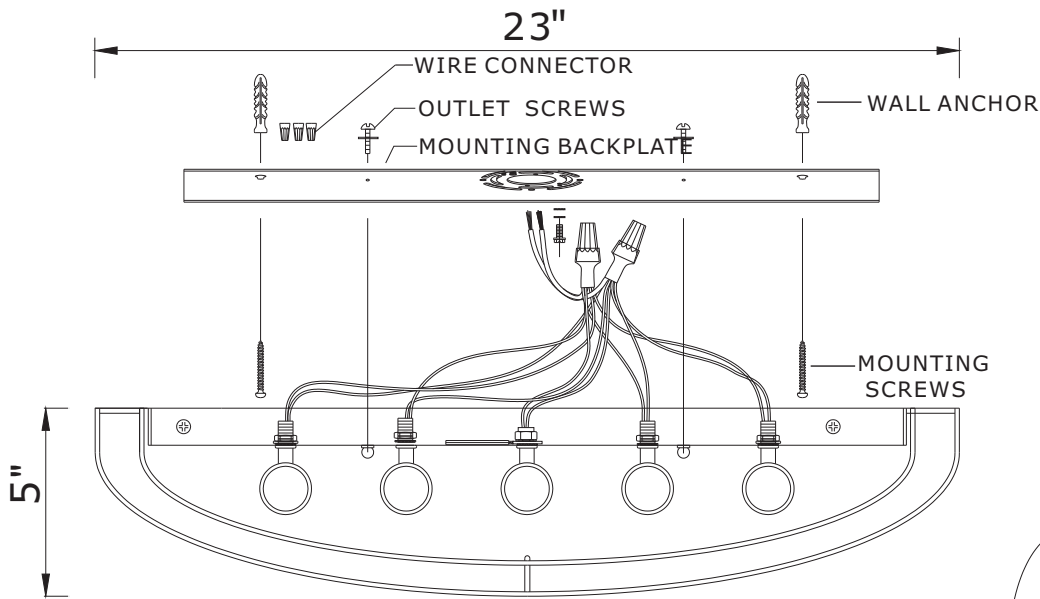

## MODEL#: **BRI-3005-SA** ASSEMBLY AND DRESSING INSTRUCTIONS

**WARNING**  
Electrical Danger Turn Power off

All electrical components must be installed by a licensed electrician in accordance with the National Electric Code and the appropriate local electrical codes

You will need 5 Candelabra bulbs. 40 Watts recommended 60 Watts max. Bulb not included.  
**USE LED FOR EXTENDED USE**

**BULB (NOT INCLUDED)**  
5-60W CANDELABRA BASED BULBS  
SOCKET SLEEVE

- A: 21SETS CAPIZ SHELLS-40MM-2PCS SHELLS
- B: 18SETS CAPIZ SHELLS-40MM-4PCS SHELLS
- 5SPARE 2 HOLE CAPIZ SHELLS
- 2SPARE 1 HOLE CAPIZ SHELLS