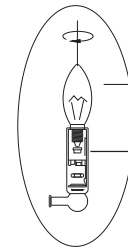

## MODEL#: **BRI-3005-SA** ASSEMBLY AND DRESSING INSTRUCTIONS

**WARNING**  
Electrical Danger Turn Power off

All electrical components must be installed by a licensed electrician in accordance with the National Electric Code and the appropriate local electrical codes

You will need 5 Candelabra bulbs. 40 Watts recommended 60 Watts max. Bulb not included.  
**USE LED FOR EXTENDED USE**

**BULB (NOT INCLUDED)**  
5-60W CANDELABRA BASED BULBS  
SOCKET SLEEVE

- A: 21SETS CAPIZ SHELLS-40MM-2PCS SHELLS
- B: 18SETS CAPIZ SHELLS-40MM-4PCS SHELLS
- 5SPARE 2 HOLE CAPIZ SHELLS
- 2SPARE 1 HOLE CAPIZ SHELLS