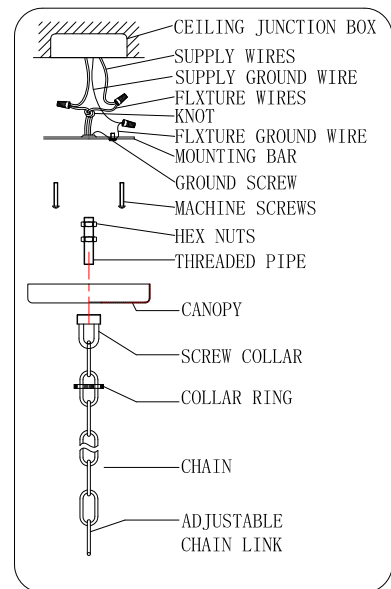

You will need 6 – Cand. Bulb
40 Watts Recommended
60Watts Max
Bulb not included.
USE LED BULBS FOR EXTENDED USE