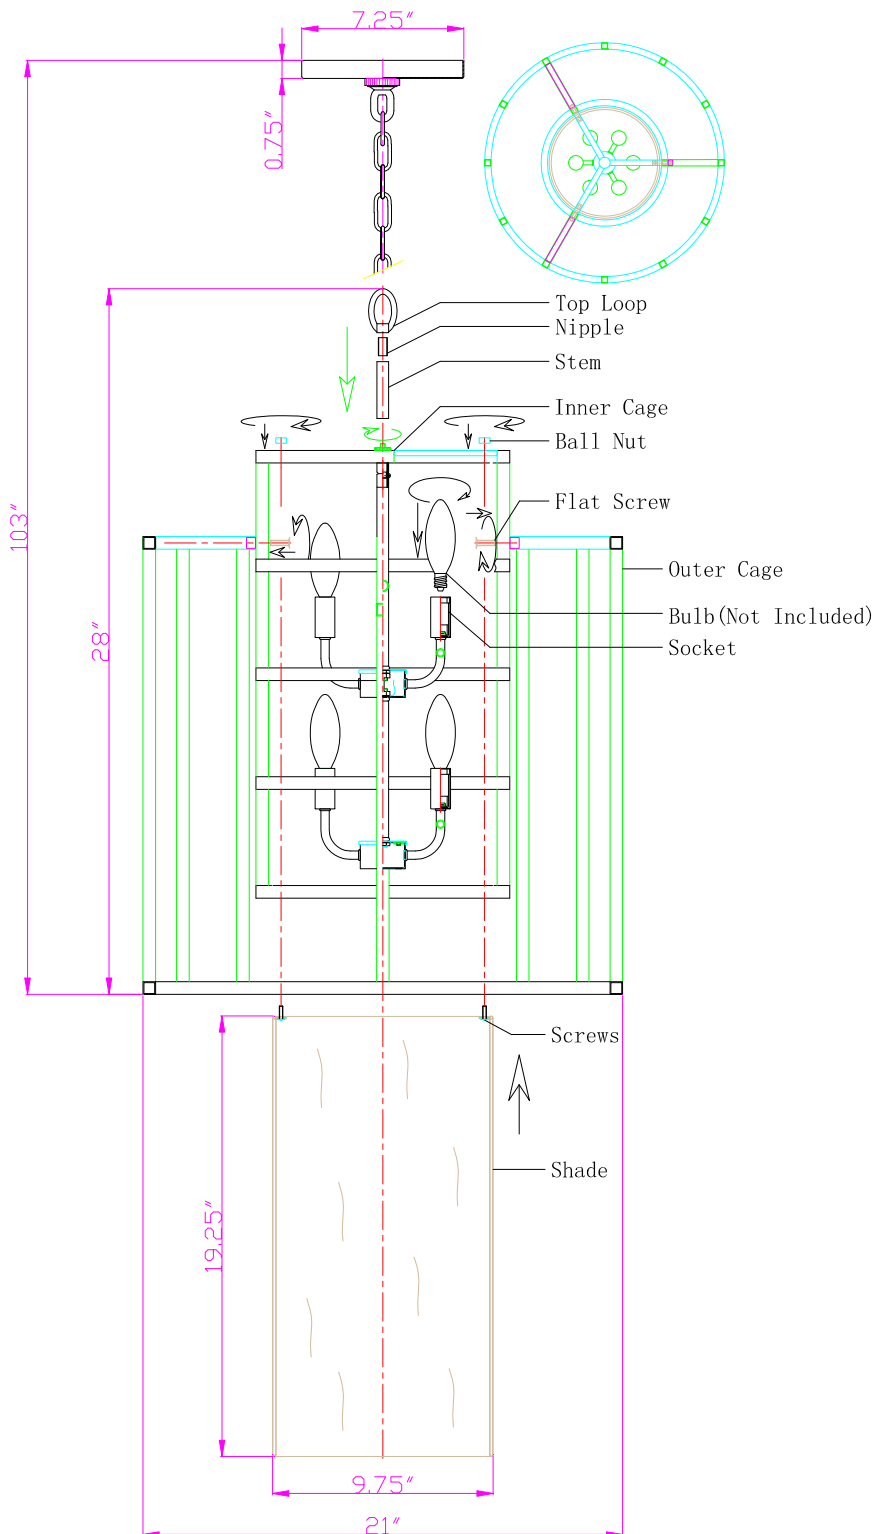

CRYSTORAMA

1958

95 Cantiague Rock Road, Westbury NY 11590

ph:516.931.9090 fax:516.931.1254

info@crystorama.com www.crystorama.com

MODEL#:9597-MK ASSEMBLY AND DRESSING INSTRUCTIONS

All electrical components must be installed by a licensed electrician in accordance with the National Electric Code and the appropriate local electrical codes.

You will need 6 – Cand. Bulb
40 Watts Recommended
60Watts Max
Bulb not included.
USE LED BULBS FOR EXTENDED USE

2016-12-28