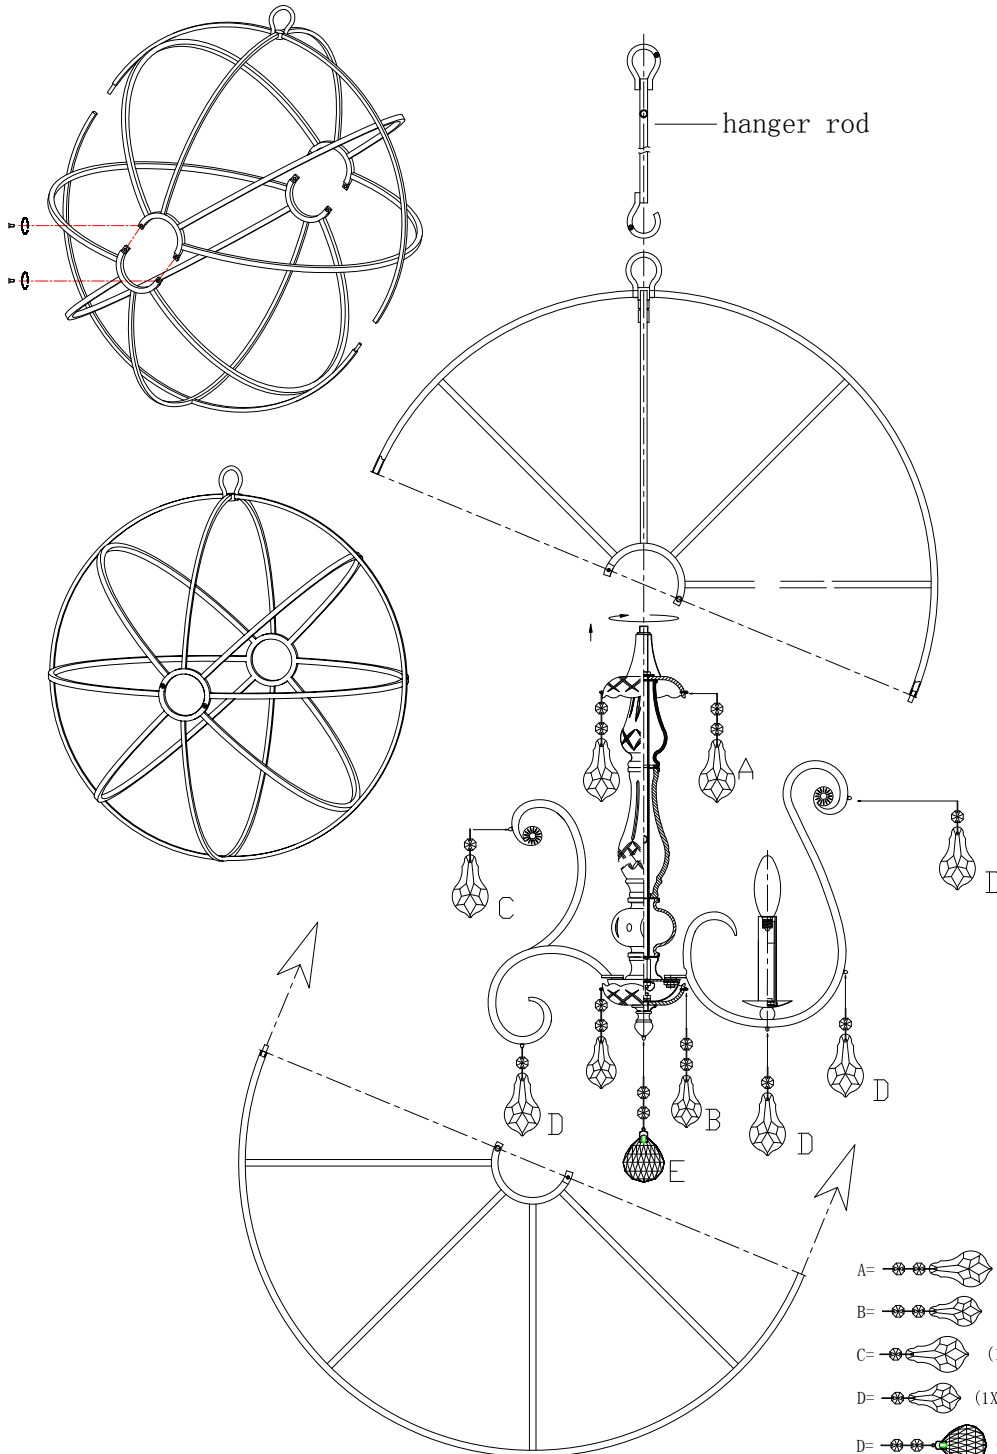

CRYSTORAMA

1958
 95 Cantiague Rock Road, Westbury NY 11590
 ph:516.931.9090 fax:516.931.1254
 info@crystorama.com www.crystorama.com

MODEL#:9028-OS-CL-MWP ASSEMBLY AND DRESSING INSTRUCTIONS

All electrical components must be installed by a licensed electrician in accordance with the National Electric Code and the appropriate local electrical codes.

 You will need 6 - Cand. Bulb
 40 Watts Recommended
 60Watts Max
 Bulb not included

- A=  (1X76mm Pendant+2X14mm Jewels)*4pcs
- B=  (1X63mm Pendant+2X14mm Jewels)*4pcs
- C=  (1X76mm Pendant+1X14mm Jewels)*6pcs
- D=  (1X63mm Pendant+1X14mm Jewels)*24pcs
- D=  (1X50mm Ball+2X14mm Jewels)*1pc