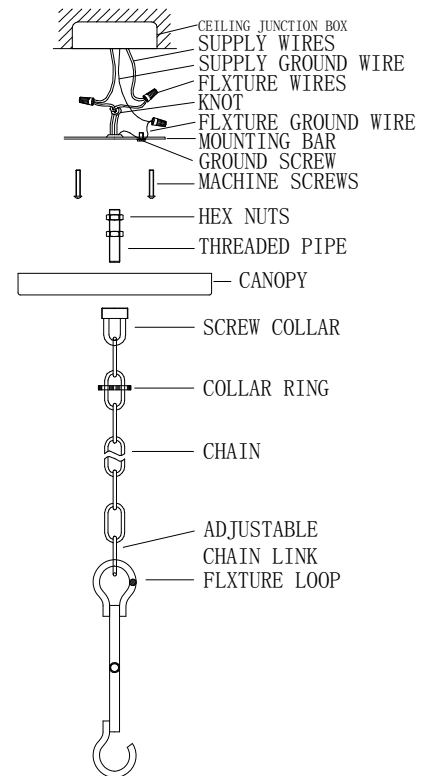

CRYSTORAMA

1958
 95 Cantiague Rock Road, Westbury NY 11590
 ph:516.931.9090 fax:516.931.1254
 info@crystorama.com www.crystorama.com

MODEL#:9028-OS-CL-MWP ASSEMBLY AND DRESSING INSTRUCTIONS

All electrical components must be installed by a licensed electrician in accordance with the National Electric Code and the appropriate local electrical codes.

 You will need 6 - Cand. Bulb
 40 Watts Recommended
 60Watts Max
 Bulb not included

- A=  (1X76mm Pendant+2X14mm Jewels)*4pcs
- B=  (1X63mm Pendant+2X14mm Jewels)*4pcs
- C=  (1X76mm Pendant+1X14mm Jewels)*6pcs
- D=  (1X63mm Pendant+1X14mm Jewels)*24pcs
- D=  (1X50mm Ball+2X14mm Jewels)*1pc