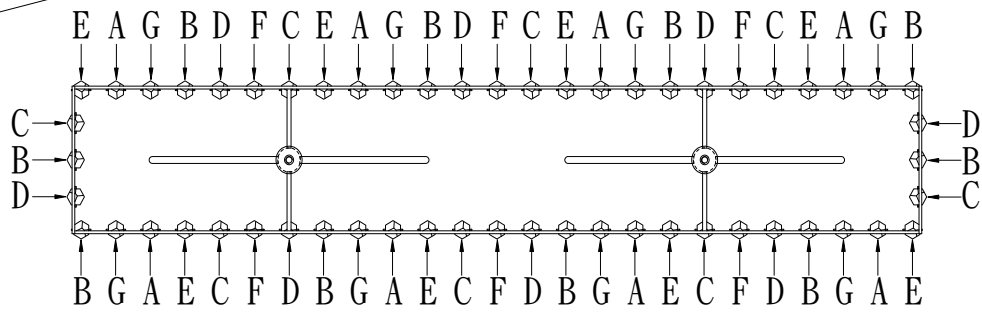

**SUGGESTED DRESSING**  
**TOP VIEW**

CRYSTAL DROP	LENGTH	QUANTITY	CRYSTAL DROP	LENGTH	QUANTITY
A= 	219MM	8PCS	E= 	245MM	8PCS
B= 	227MM	10PCS	F= 	252MM	6PCS
C= 	231MM	8PCS	G= 	255MM	8PCS
D= 	239MM	8PCS			