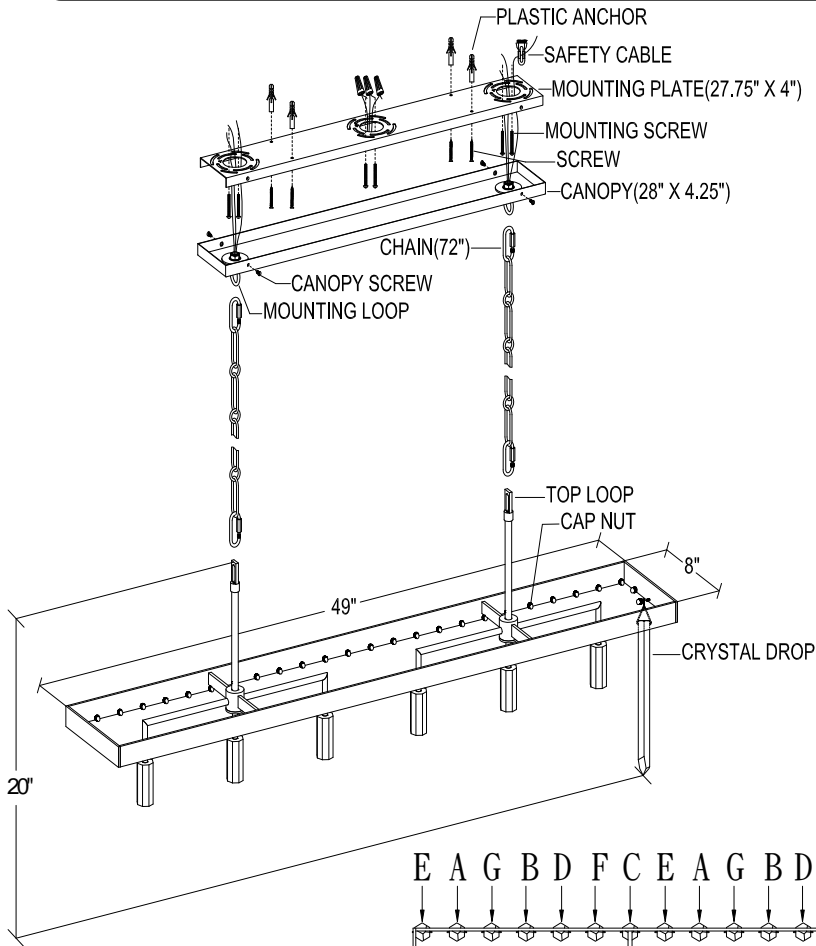

**SUGGESTED DRESSING**  
**TOP VIEW**

CRYSTAL DROP	LENGTH	QUANTITY	CRYSTAL DROP	LENGTH	QUANTITY
A= 	219MM	8PCS	E= 	245MM	8PCS
B= 	227MM	10PCS	F= 	252MM	6PCS
C= 	231MM	8PCS	G= 	255MM	8PCS
D= 	239MM	8PCS			