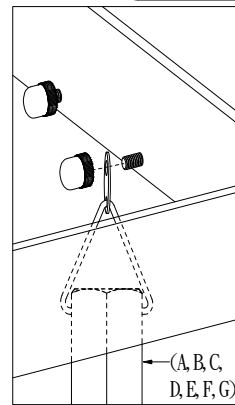

Electrical Danger      Turn Power Off

All electrical components must be installed by a licensed electrician in accordance with the National Electric Code and the appropriate local electrical codes.

You will need 6 - Cand. Bulb  
 60 Watts Max  
 Bulb not included.

**SUGGESTED DRESSING**  
**TOP VIEW**

CRYSTAL DROP	LENGTH	QUANTITY	CRYSTAL DROP	LENGTH	QUANTITY
A= 	219MM	8PCS	E= 	245MM	8PCS
B= 	227MM	10PCS	F= 	252MM	6PCS
C= 	231MM	8PCS	G= 	255MM	8PCS
D= 	239MM	8PCS			