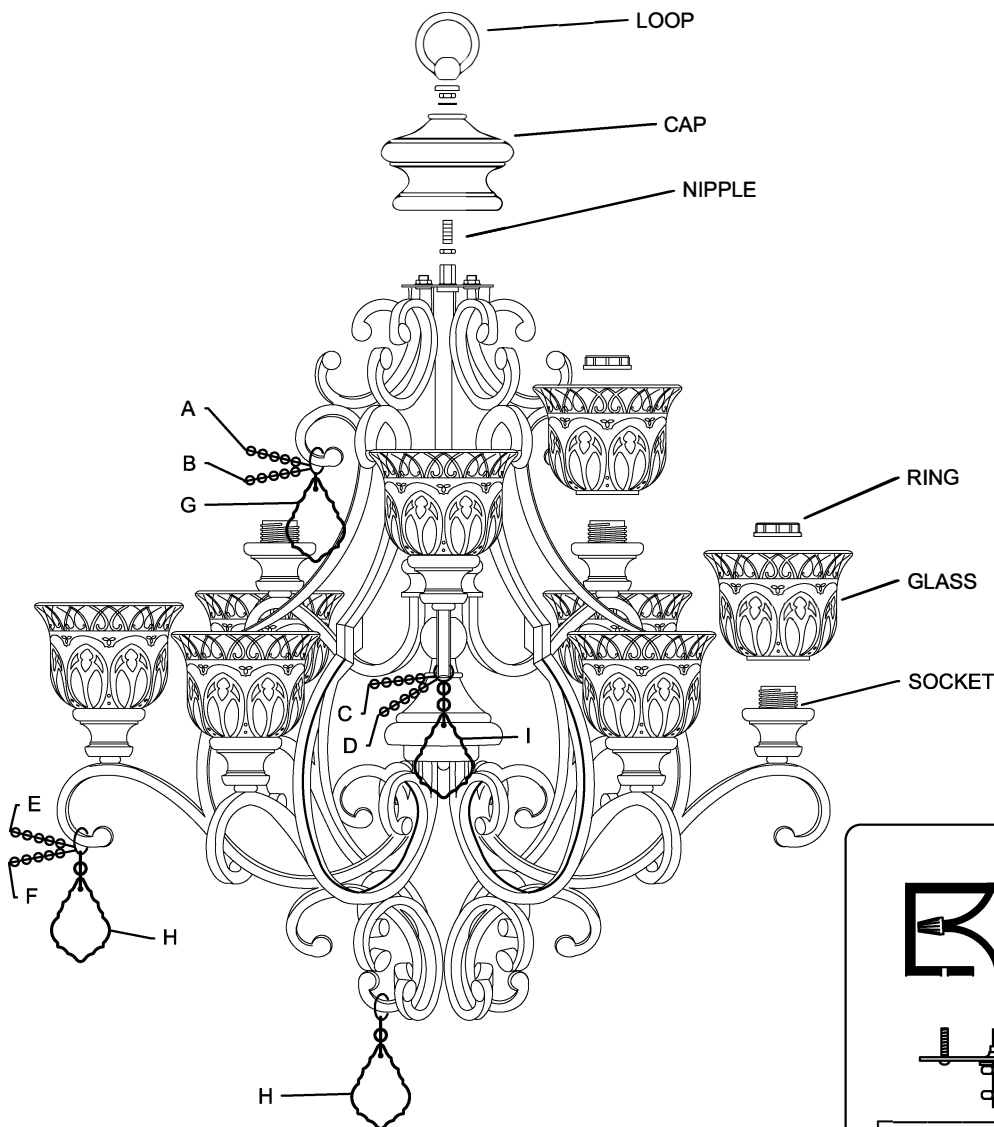

## MODEL#: 7509 ASSEMBLY AND DRESSING INSTRUCTIONS

WARNING:

Electrical Danger

Turn Power Off

All electrical components must be installed by a licensed electrician in accordance with the National Electric Code and the appropriate local electrical codes.

You will need 9 - Medium Bulb  
60 Watts Max  
Bulb not included.

Spread the arms so that the arms at equal distance from each other.

### CRYSTALS:

- A-6 STRANDS WITH 6 JEWELS MWP.
- B-6 STRANDS WITH 8 JEWELS MWP.
- C-3 STRANDS WITH 19 JEWELS MWP.
- D-3 STRANDS WITH 21 JEWELS MWP.
- E-6 STRANDS WITH 18 JEWELS MWP.
- F-6 STRANDS WITH 21 JEWELS MWP.
- G-6-20-75-3" NO JEWEL MWP.
- H-12-20-75-3" MWP.
- I-3-20-75-3" WITH 2 JEWELS MWP.