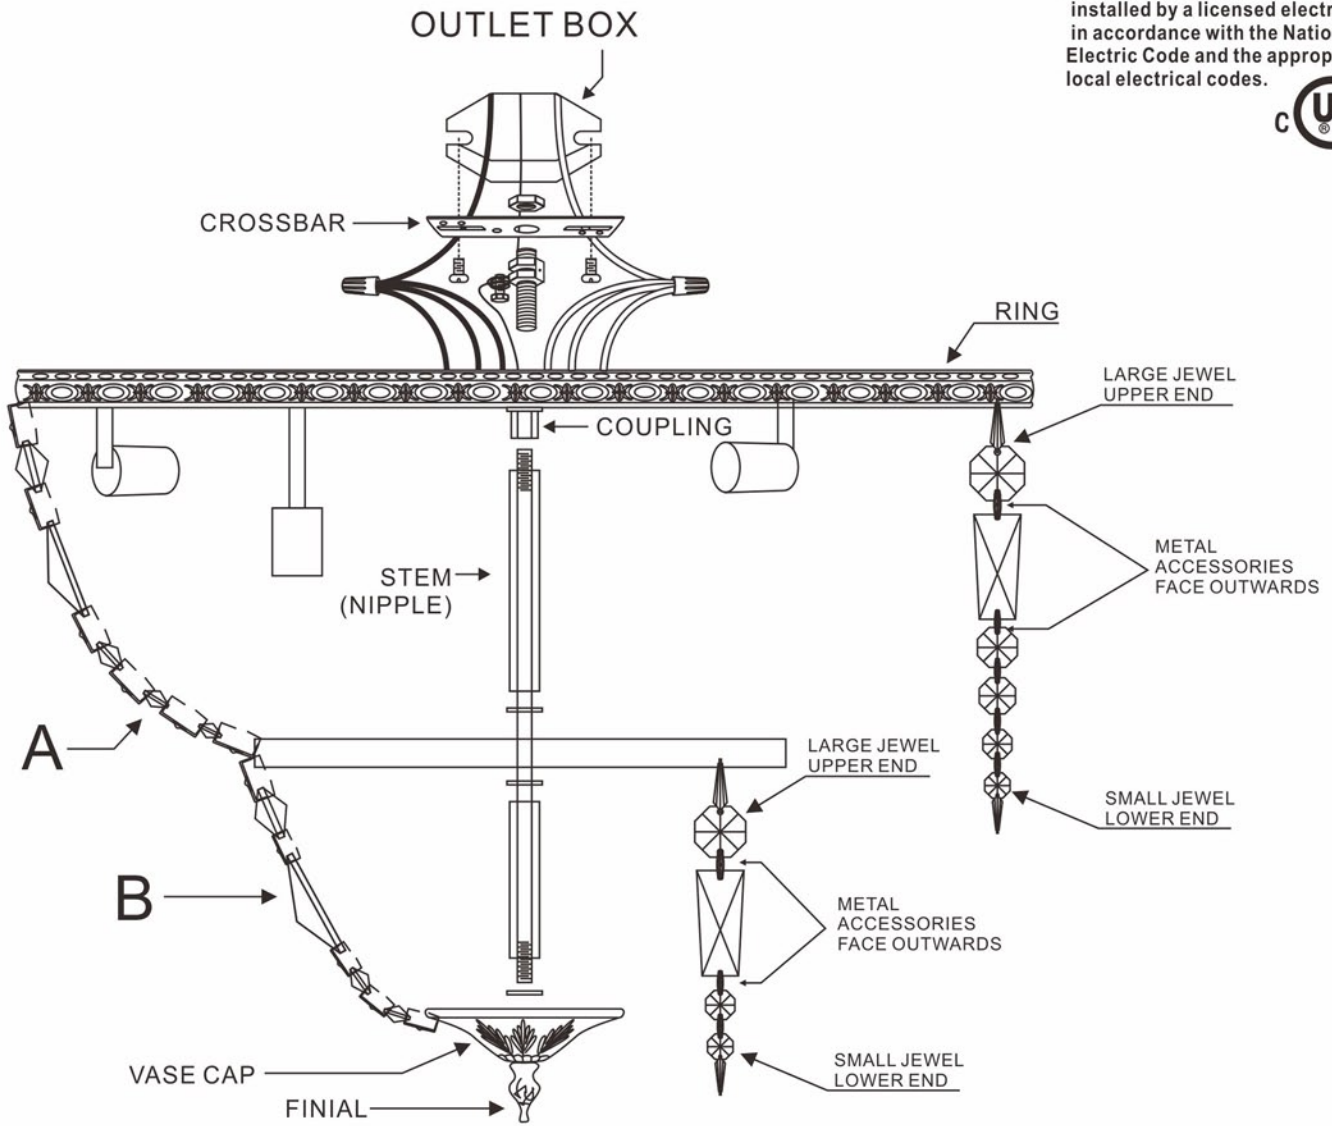

All electrical components must be installed by a licensed electrician in accordance with the National Electric Code and the appropriate local electrical codes.

Baguette:

58mmx26mm

You will need 4 - Cand.Bulb
40 Watts Recommended
60 Watts Max
Bulb not included.

A= (30mm Jewel + 58mm Baguette + 22mm Jewel + 20mm Jewel + 16mm Jewel + 14mm Jewel) x 42sets

B= (28mm Jewel + 58mm Baguette + 16mm Jewel + 14mm Jewel) x 21sets