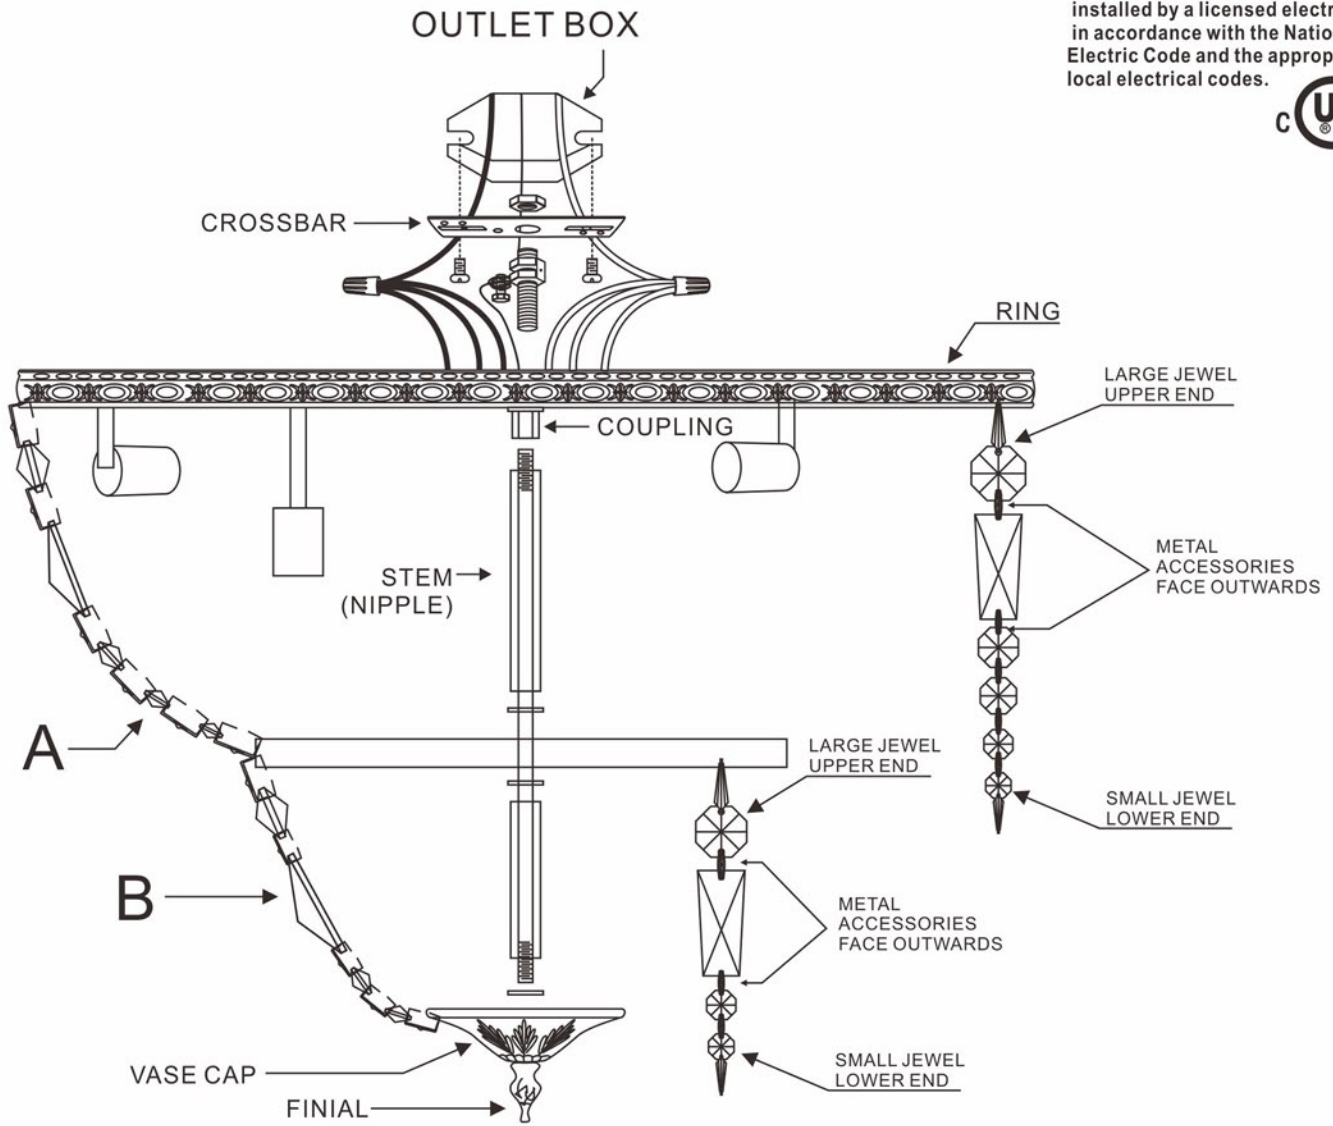

## MODEL#:718-CH-CL-MWP ASSEMBLY AND DRESSING INSTRUCTIONS

**WARNING:**

Electrical Danger Turn Power Off

All electrical components must be installed by a licensed electrician in accordance with the National Electric Code and the appropriate local electrical codes.

**Baguette:**

58mmx26mm

You will need 4 - Cand.Bulb  
40 Watts Recommended  
60 Watts Max  
Bulb not included.

A= (30mm Jewel +58mm Baguette+ 22mm Jewel+20mm Jewel +16mm Jewel+14mm Jewel) x 42sets

B= (28mm Jewel+58mm Baguette+16mm Jewel+14mm Jewel) x 21sets