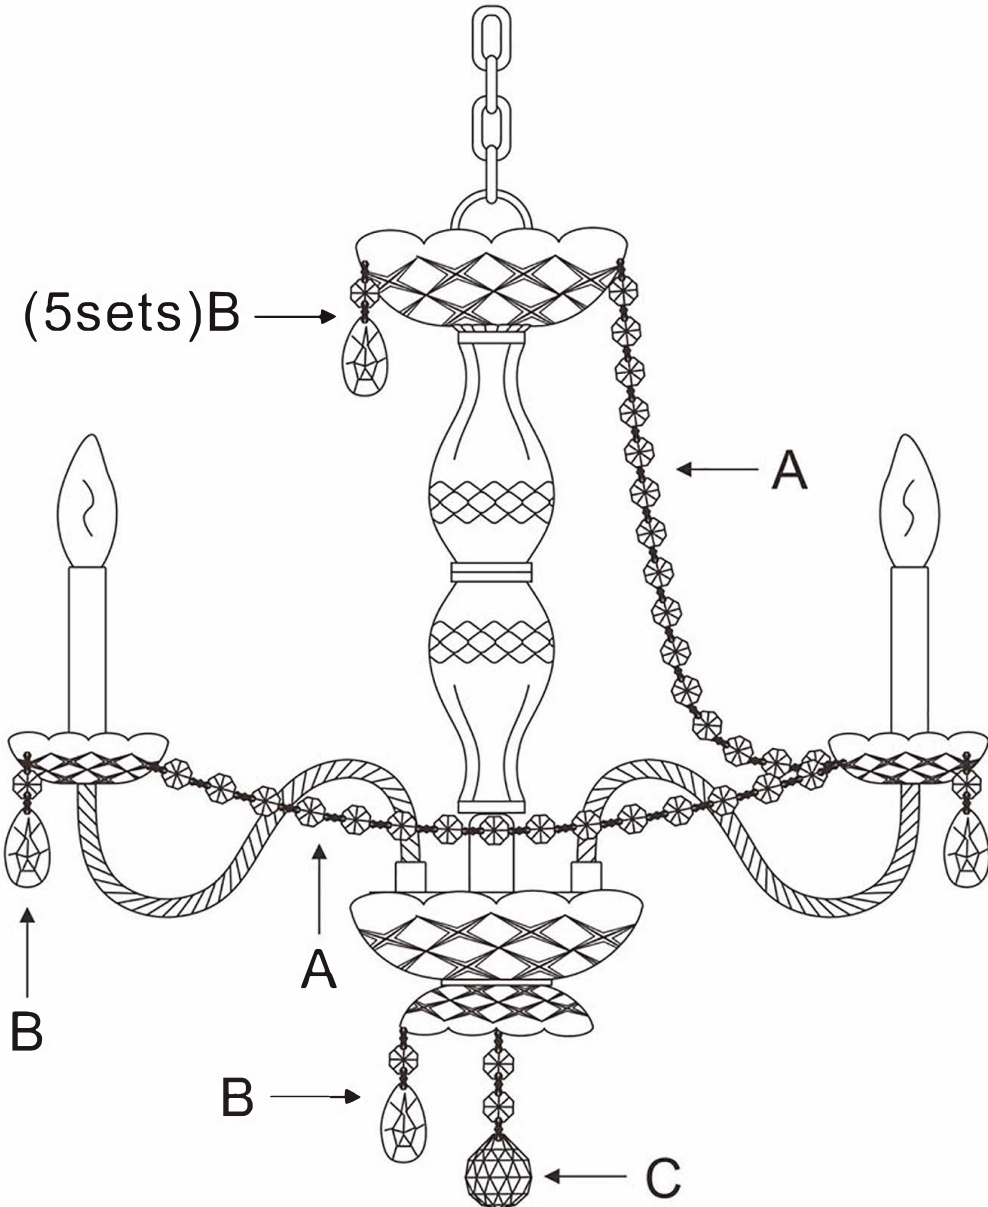

CRYST RAMA

1958

95 Cantiague Rock Road, Westbury NY 11590
 ph:516.931.9090 fax: 516. 931.1254
 info@crystorama.com www.crystorama.com

MODEL#:5085 ASSEMBLY AND DRESSING INSTRUCTIONS

WARNING:

Electrical Danger Turn Power Off

All electrical components must be installed by a licensed electrician in accordance with the National Electric Code and the appropriate local electrical codes.

1 bobèche
 with 5 **B** trim

- A =  (15 Jewels Strand) * 10pcs
- B =  (AS9/50-2") * 35pcs
- C =  (1x40mm Ball +2 Jewels) * 1pc