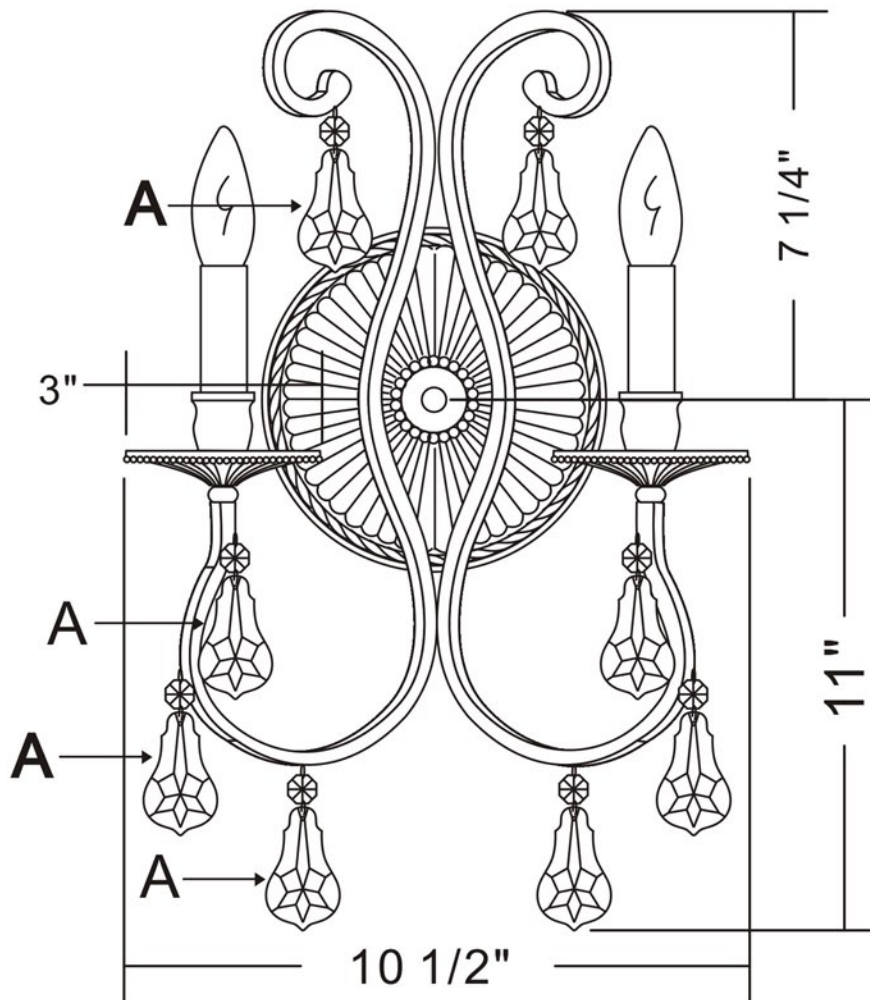

## MODEL#:5012 ASSEMBLY AND DRESSING INSTRUCTIONS

WARNING:

Electrical Danger

Turn Power Off

All electrical components must be installed by a licensed electrician in accordance with the National Electric Code and the appropriate local electrical codes.

### Side View

### Back Plate

You will need 2 - Cand. Bulb  
40 Watts Recommended  
60 Watts Max  
Bulb not included.

A =  (14mm+63mm)\*8sets