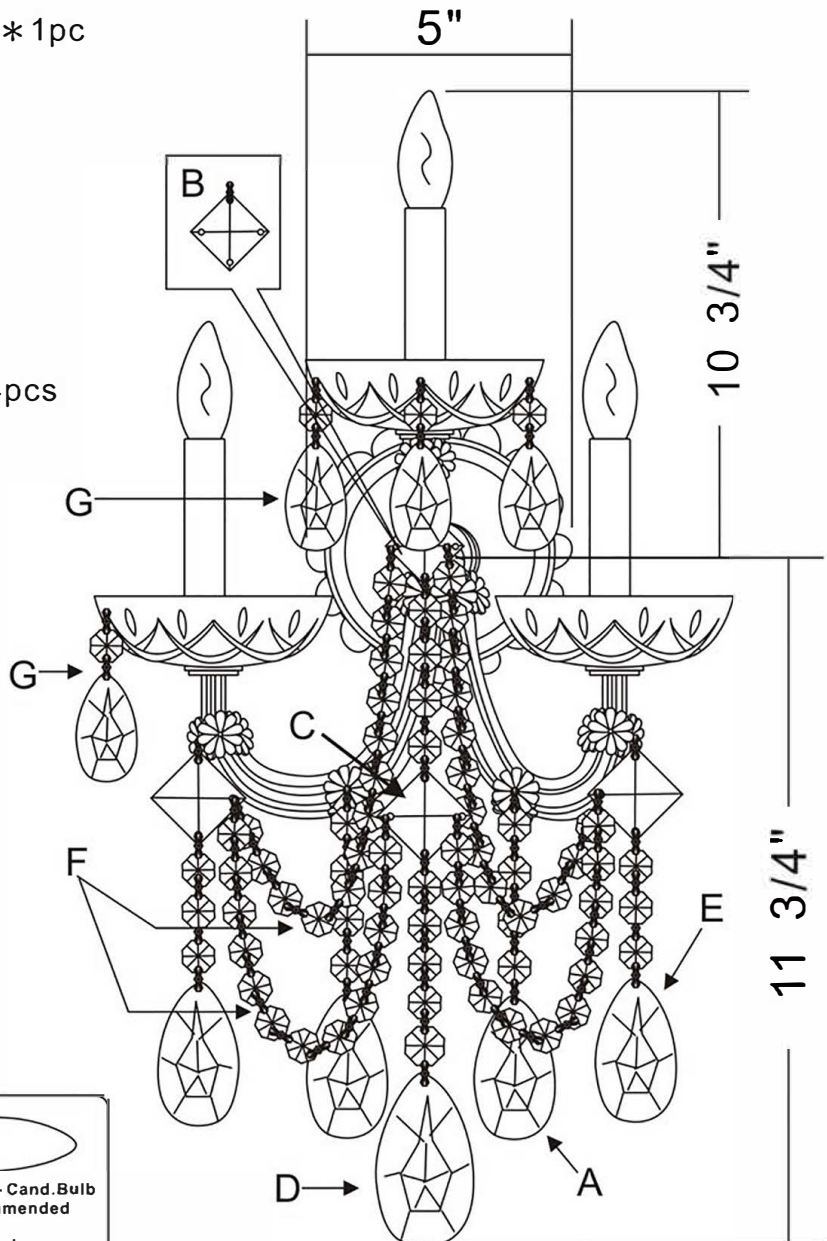

(27/76-3" + 4 Jewels)*2pcs

(1 Square 4 Holes)*1pc

(1 Square 4 Holes + 4 Jewels)*1pc

(27/87-3" + 22mm Jewel x 1 + 14mm Jewels x 4)*1pc

(27/76-3" + 1 Square 3 Holes + 3 Jewels)*2pcs

(13 Jewels Strand)*4pcs

(27/50-2")*12pcs

1 Bobeche
with 4 **G** Trim.

You will need 3 - Cand. Bulb
40 Watts Recommended
60 Watts Max
Bulb not included.