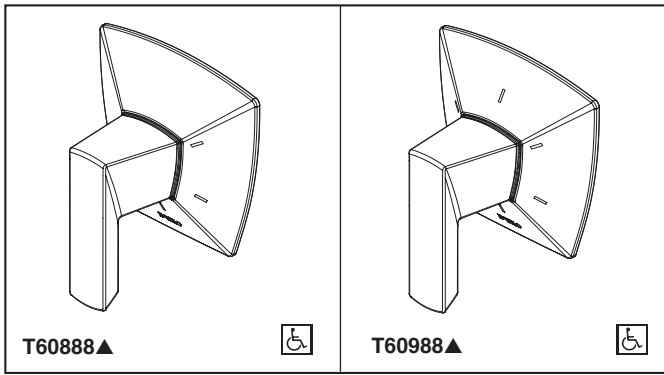

BRIZO®

3 & 6-FUNCTION SHOWER DIVERTER

- Vettis™ Collection
- Three Function Diverter Trim (T60888)
- Six Function Diverter Trim (T60988)

Submitted Model No.: _____

Specific Features: _____

STANDARD SPECIFICATIONS

- Three function diverter. 2 individual positions, 1 shared position
- Six function diverter. 3 individual positions, 3 shared positions
- Requires rough-in R60700 to complete installation
- Non shared 3 function cartridge (RP72123) and 6 function cartridge (RP72124) are available
- Rough extension kit (RP75012) available