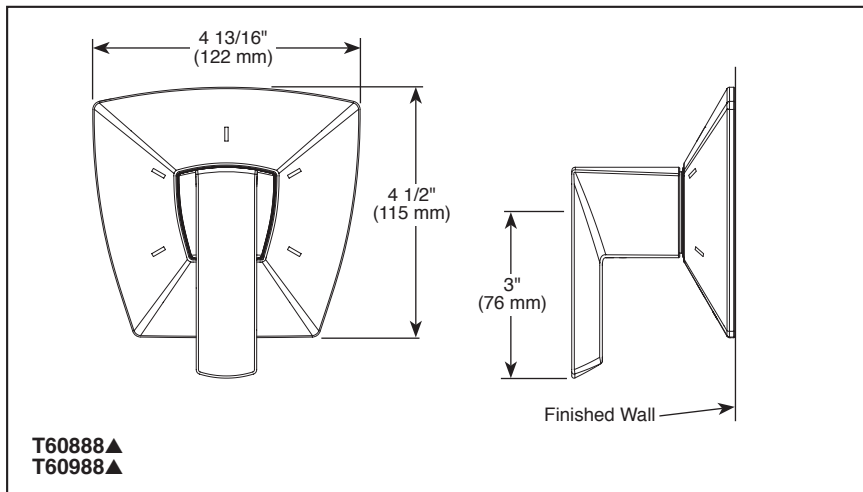

BRIZO®

3 & 6-FUNCTION SHOWER DIVERTER

- Vettis™ Collection
- Three Function Diverter Trim (T60888)
- Six Function Diverter Trim (T60988)

Submitted Model No.: _____

Specific Features: _____

STANDARD SPECIFICATIONS

- Three function diverter. 2 individual positions, 1 shared position
- Six function diverter. 3 individual positions, 3 shared positions
- Requires rough-in R60700 to complete installation
- Non shared 3 function cartridge (RP72123) and 6 function cartridge (RP72124) are available
- Rough extension kit (RP75012) available