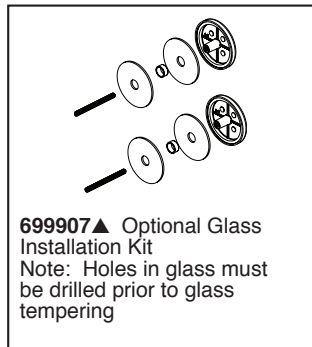

BRIZO®

ACCESSORIES

- Kintsu™ Collection
- 18" Towel Bar

STANDARD SPECIFICATIONS:

- Wood blocking is preferable behind all wall surfaces. If wood blocking is not available, try finding a wood stud to anchor at least one end of this accessory.
- Mounting hardware and mounting instructions included with product.
- Note: Plastic anchors, screws, toggle bolts, and mounting brackets are included with the mounting hardware.
- All metal construction

691806▲

Submitted Model No.: _____

Specific Features: _____

RP101397

▲ Designate proper finish suffix

RP63873

699907▲ Optional Glass Installation Kit
Note: Holes in glass must be drilled prior to glass tempering