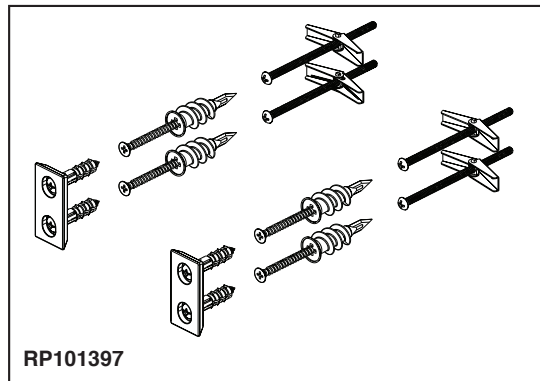

RP101397

▲ Designate proper finish suffix