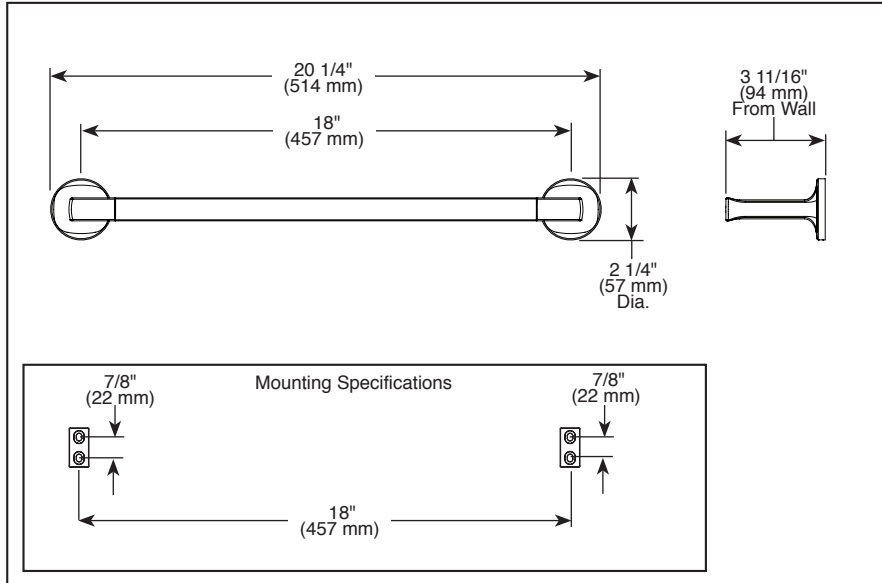

BRIZO®

ACCESSORIES

- Kintsu™ Collection
- 18" Towel Bar

STANDARD SPECIFICATIONS:

- Wood blocking is preferable behind all wall surfaces. If wood blocking is not available, try finding a wood stud to anchor at least one end of this accessory.
- Mounting hardware and mounting instructions included with product.
- Note: Plastic anchors, screws, toggle bolts, and mounting brackets are included with the mounting hardware.
- All metal construction

691806▲

Submitted Model No.: _____

Specific Features: _____

RP101397

▲ Designate proper finish suffix

RP63873

699907▲ Optional Glass Installation Kit
Note: Holes in glass must be drilled prior to glass tempering