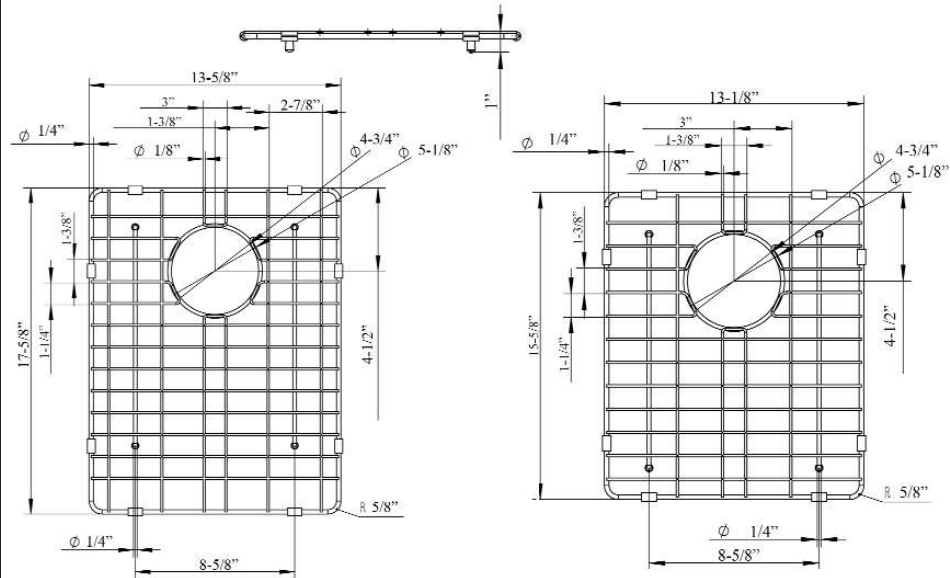

KSSDB2570 WIRE GRID

Cat. No.
KSSDB2570-WIRE

Features:

- ▶ Fits bottom of KSSDB2570 double bowl farmer sink
- ▶ Rubber Feet Covers Included

Finishes:

SS Stainless Steel

Large Wire Grid:

W: 13-5/8"

D: 17-5/8"

H: 1"

Small Wire Grid:

W: 13-1/8"

D: 15-5/8"

H: 1"

Drain Hole : 4-3/4"

Dimensions and specifications subject to change without notice.