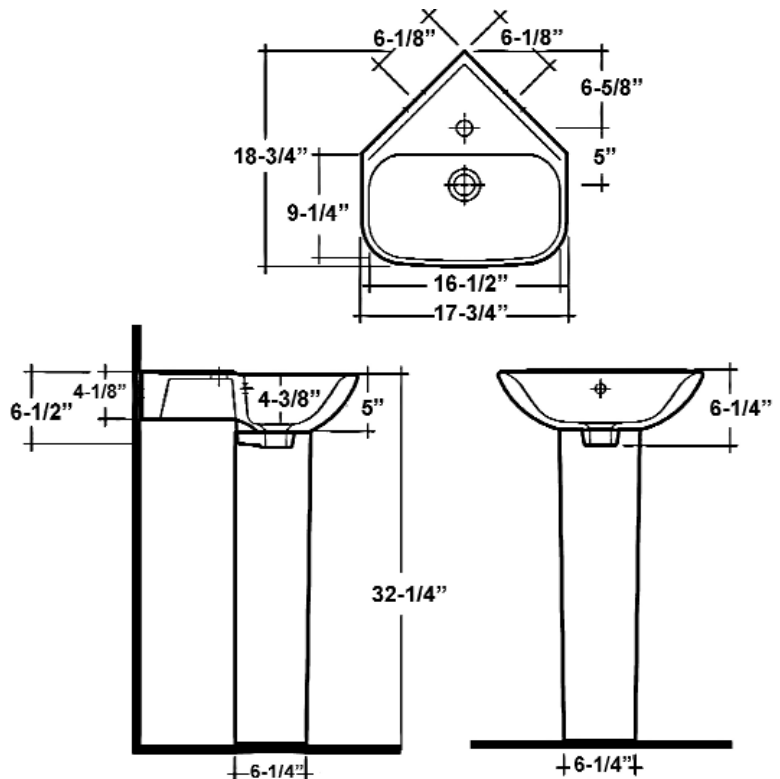

EDEN 450 PEDESTAL LAVATORY

Cat. No.
3-1109

Faucet Not Included

W: 17-³/₄"
D: 18-³/₄"
H: 32-¹/₄"

Column Dimensions

Bottom: 6-¹/₄" X 6-¹/₄"
Top: 7-¹/₄" X 6-³/₄"

Back of basin to center of faucet: 6-⁵/₈"
Back of basin to center of drain: 11-¹/₂"
Mount bolts height: 30"
Weight: 44 lbs.

Interior Dimensions:

Basin interior: 16-¹/₂" x 9-¹/₄"
Basin depth: 4-³/₈"
Faucet and spout holes: 1-³/₈"

Features:

- ▶ Made of Vitreous China
- ▶ Designed for corner installation
- ▶ Pre-drilled with 1 faucet hole
- ▶ Pre-drilled overflow hole
- ▶ Mounting Hardware Included
- ▶ For ease installation order hangers (pair) or bracket (one)

Colors:
WH White

Compliance Certification
Meets or exceeds the following specifications: ASME A112.19.2 2018 and CSA B45.1-18 for ceramic plumbing fixtures.

Dimensions of fixture are nominal and may vary within the range of tolerances established by ASME Standard A112.19.2-2018. Dimensions and specifications subject to change without notice.