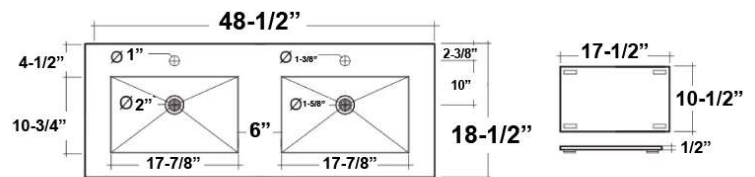

PRECIOUS 48-1/2" WALL HUNG

Cat.No.

5-641

Faucet not included

W: 48-1/2"
D: 18-1/2"
H: 8-5/8"

PR-BRACKET

Drain included

Interior Dimensions:

Basin Interior: 17-7/8" x 10-3/4"
Basin Depth: 5-5/8"
Back of basin to center of faucet: 2-3/8"
Back of basin to center of drain: 10"
Faucet hole diameter: 1-3/8"
Drain size: 1-5/8"

Features:

- ▶ Porcelain construction
- ▶ Available for 1 hole (5-641)
- ▶ No overflow
- ▶ Drains provided
- ▶ Porcelain insert completely conceals drain
- ▶ PR-Bracket for precious wall hung sinks included (set of 2)

Dimensions of fixture are nominal and may vary within the range of tolerances established by ASME Standard A112.19.2.2018. Dimensions and specifications subject to change without notice.