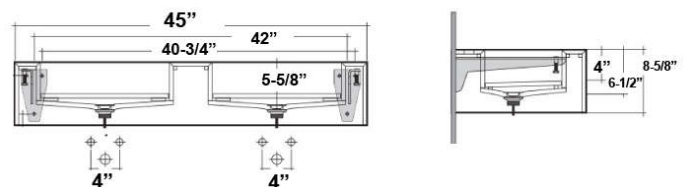

PRECIOUS 48-1/2" WALL HUNG

Cat.No.

5-641

Faucet not included

W: 48-1/2"
D: 18-1/2"
H: 8-5/8"

PR-BRACKET

Drain included

Interior Dimensions:

Basin Interior: 17-7/8" x 10-3/4"
Basin Depth: 5-5/8"
Back of basin to center of faucet: 2-3/8"
Back of basin to center of drain: 10"
Faucet hole diameter: 1-3/8"
Drain size: 1-5/8"

Features:

- ▶ Porcelain construction
- ▶ Available for 1 hole (5-641)
- ▶ No overflow
- ▶ Drains provided
- ▶ Porcelain insert completely conceals drain
- ▶ PR-Bracket for precious wall hung sinks included (set of 2)

Dimensions of fixture are nominal and may vary within the range of tolerances established by ASME Standard A112.19.2.2018. Dimensions and specifications subject to change without notice.