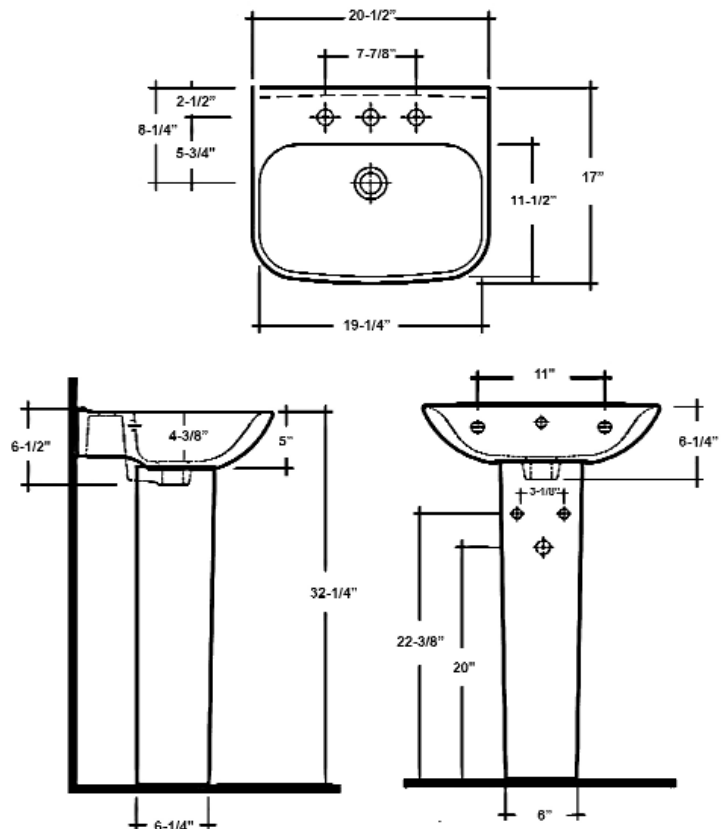

EDEN 520 PEDESTAL LAVATORY

Cat. No.
3-111X

Faucet Not Included

W: 20-1/2"
D: 17"
H: 32-1/4"

Column: 6-1/4" L X 6-3/4" W X 27-1/2" H

Back of basin to center of faucet: 2-1/2"
Back of basin to center of drain: 8-1/4"
Mount bolts height: 30-3/8"
Mount holes cc: 11"
Weight: 59.5 lbs.

Interior Dimensions:

Basin interior: 18" x 10-1/2"
Basin depth: 6-1/4"
Faucet and spout holes: 1-3/8"

Features:

- ▶ Made of Vitreous China
- ▶ Available for 1 hole (3-1111WH), 4" centerset (3-1114WH), and 8" centerset (3-1118WH)
- ▶ Pre-drilled overflow hole
- ▶ Column is open in back
- ▶ Mounting Hardware Included
- ▶ For ease installation order hangers (pair) or bracket (one)

Colors:

WH White

Compliance Certification

Meets or exceeds the following specifications: ASME A112.19.2 2013 and CSA B45.1-13 for ceramic plumbing fixtures.

Dimensions of fixture are nominal and may vary within the range of tolerances established by ASME Standard A112.19.2-2013. Dimensions and specifications subject to change without notice.