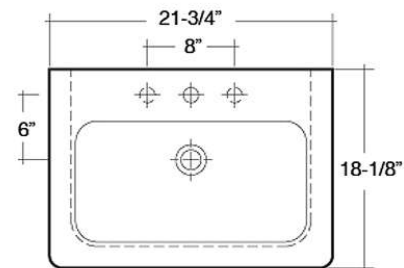

# RESORT 550 PEDESTAL LAVATORY

Cat. No.  
3-107X

W: 21<sup>3</sup>/<sub>4</sub>"  
D: 18<sup>1</sup>/<sub>8</sub>"  
H: 32<sup>3</sup>/<sub>4</sub>"

**Compliance Certification**  
Meets or exceeds the following specifications: ASME A112.19.2 2013 and CSA B45.1-13 for Vitreous China fixtures.

## Column Dimensions

H: 27<sup>1</sup>/<sub>2</sub>"  
Top: 7<sup>1</sup>/<sub>4</sub>" W X 6<sup>3</sup>/<sub>4</sub>" D  
Bottom: 6<sup>1</sup>/<sub>2</sub>" W X 6<sup>1</sup>/<sub>2</sub>" D

## Interior Dimensions:

Basin interior: 17" X 11-<sup>1</sup>/<sub>4</sub>"  
Basin depth: 5-<sup>3</sup>/<sub>4</sub>"  
Mount bolts height: 31-<sup>1</sup>/<sub>4</sub>"  
Mount holes cc: 11"  
Back of basin to center of faucet: 2"  
Back of basin to center of drain: 8"  
Faucet hole diameter: 1-<sup>3</sup>/<sub>8</sub>"

## Colors:

WH White

Dimensions of fixture are nominal and may vary within the range of tolerances established by ANSI Standard A112.19.2. Dimensions and specifications subject to change without notice.