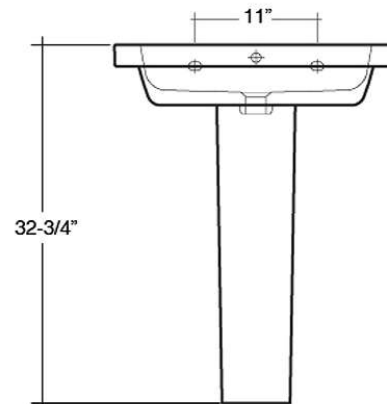

## Column Dimensions

H: 27<sup>1</sup>/<sub>2</sub>"  
Top: 7<sup>1</sup>/<sub>4</sub>" W X 6<sup>3</sup>/<sub>4</sub>" D  
Bottom: 6<sup>1</sup>/<sub>2</sub>" W X 6<sup>1</sup>/<sub>2</sub>" D

## Interior Dimensions:

Basin interior: 17" X 11-<sup>1</sup>/<sub>4</sub>"  
Basin depth: 5-<sup>3</sup>/<sub>4</sub>"  
Mount bolts height: 31-<sup>1</sup>/<sub>4</sub>"  
Mount holes cc: 11"  
Back of basin to center of faucet: 2"  
Back of basin to center of drain: 8"  
Faucet hole diameter: 1-<sup>3</sup>/<sub>8</sub>"

## Features:

- ▶ Vitreous China
- ▶ Available for 1 hole (3-1071WH), 4" centerset (3-1074WH) and 8" widespread (3-1078WH)
- ▶ Pre-drilled overflow hole
- ▶ Back of column is open
- ▶ Column tapers
- ▶ Mounting Hardware Included
- ▶ For ease installation order Hangers (pair) or Bracket (one)

## Colors:

WH White

Dimensions of fixture are nominal and may vary within the range of tolerances established by ANSI Standard A112.19.2. Dimensions and specifications subject to change without notice.