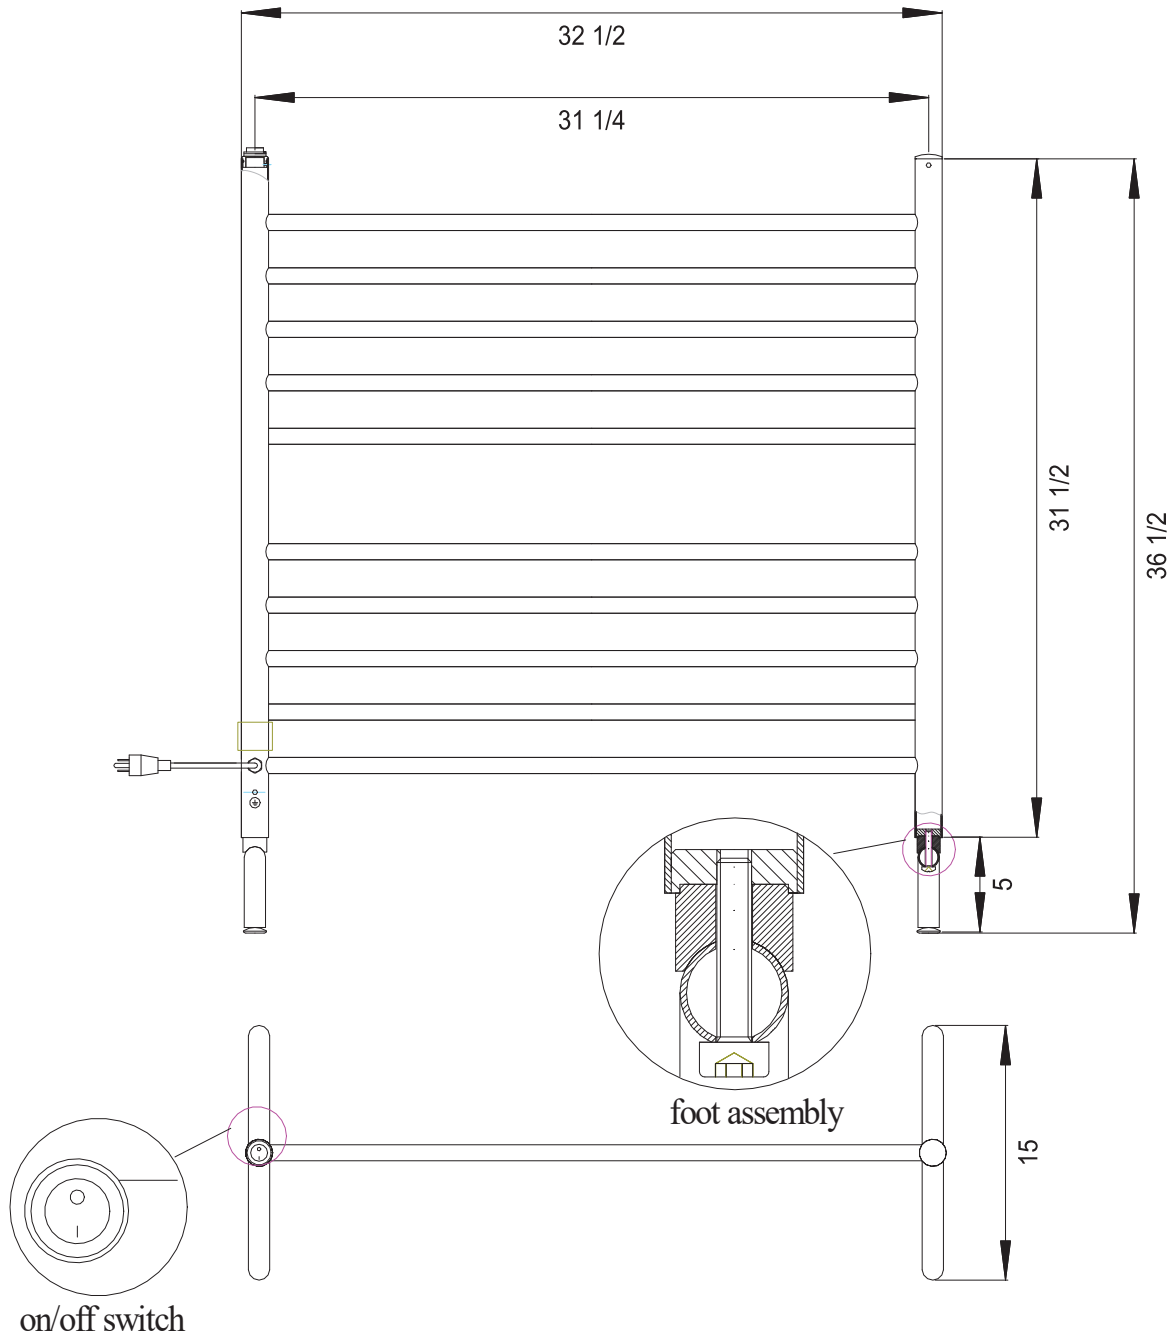

Amba[®]

HEATED TOWEL RACKS

SOLO COLLECTION
MODEL: SAFSP-33 / SAFSB-33
FREESTANDING / PLUG-IN