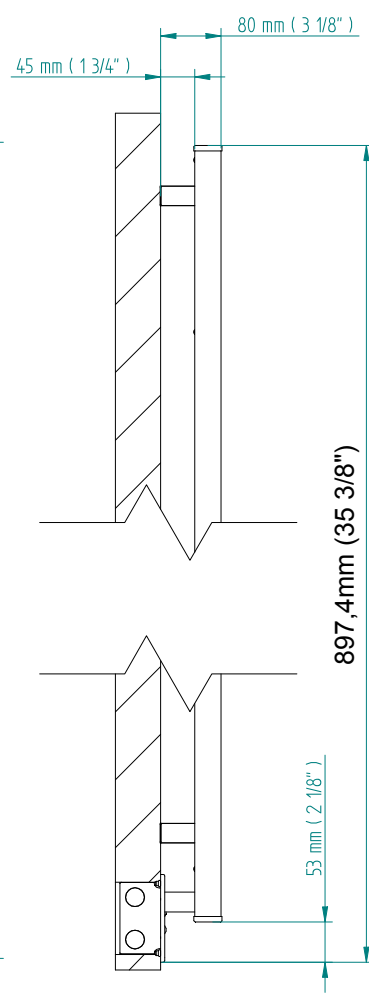

QUADRO 844 x 520

mm

mm

33 1/4
inchesx 20 1/2
inches

Elettrico / electric / électrique

CODICE / CODE

RS435012SN	RS445012SN
RL435012SN	RL445012SN
RV435012SN	RV445012SN

H

844 mm
33 1/4 inches

L

520 mm
20 1/2 inches

REGOLATORE DI POTENZA
DIGITAL HEAT CONTROLLER
REGULATEUR DE PUISSANCE

INGOMBRO CON ATTACCO LUNGO
MEASUREMENTS WITH LONG BRACKETS
MEASUREMENTS AVEC ATTACHE LONG

INGOMBRO CON ATTACCO STANDARD
MEASUREMENTS WITH STANDARD BRACKETS
MEASUREMENTS AVEC ATTACHE STANDARD

DETAIL A

DETAIL B

FORO PER INSERIMENTO TASSELLO A MURO 6X30
POSITIONING OF FASTENERS FOR FIXING TO WALL
FASTENERS SHOULD BE SECURED IN DTUDS OR HEADERS PLACES BEHIND THE UNIT
TROU POUR LA CHEVILLE A MUR