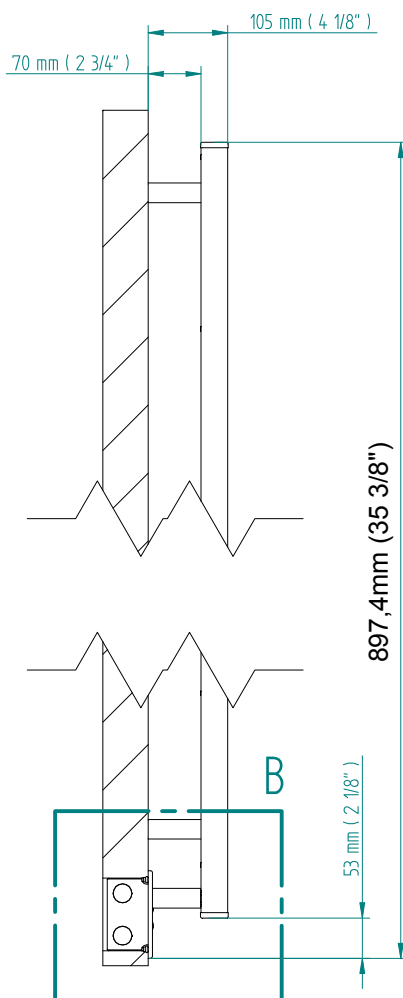

QUADRO 844 x 520

mm

mm

33 1/4
inchesx 20 1/2
inches

Elettrico / electric / électrique

CODICE / CODE

RS435012SN	RS445012SN
RL435012SN	RL445012SN
RV435012SN	RV445012SN

H

844 mm
33 1/4 inches

L

520 mm
20 1/2 inches

REGOLATORE DI POTENZA
DIGITAL HEAT CONTROLLER
REGULATEUR DE PUISSANCE

INGOMBRO CON ATTACCO LUNGO
MEASUREMENTS WITH LONG BRACKETS
MEASUREMENTS AVEC ATTACHE LONG

INGOMBRO CON ATTACCO STANDARD
MEASUREMENTS WITH STANDARD BRACKETS
MEASUREMENTS AVEC ATTACHE STANDARD

DETAIL A

DETAIL B

FORO PER INSERIMENTO TASSELLO A MURO 6X30
POSITIONING OF FASTENERS FOR FIXING TO WALL
FASTENERS SHOULD BE SECURED IN DTUDS OR HEADERS PLACES BEHIND THE UNIT
TROU POUR LA CHEVILLE A MUR