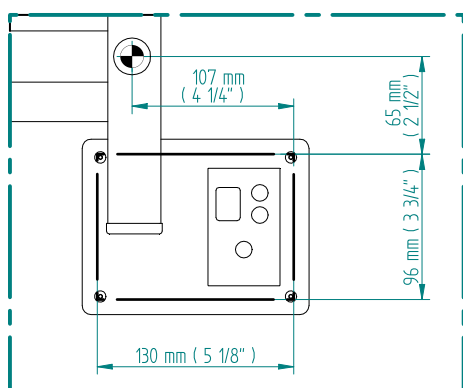

QUADRO 844 x 520

mm

mm

33 1/4
inchesx 20 1/2
inches

Elettrico / electric / électrique

CODICE / CODE

RS435012SN	RS445012SN
RL435012SN	RL445012SN
RV435012SN	RV445012SN

H

844 mm
33 1/4 inches

L

520 mm
20 1/2 inches

REGOLATORE DI POTENZA
DIGITAL HEAT CONTROLLER
REGULATEUR DE PUISSANCE

INGOMBRO CON ATTACCO LUNGO
MEASUREMENTS WITH LONG BRACKETS
MEASUREMENTS AVEC ATTACHE LONG

INGOMBRO CON ATTACCO STANDARD
MEASUREMENTS WITH STANDARD BRACKETS
MEASUREMENTS AVEC ATTACHE STANDARD

DETAIL A

DETAIL B

FORO PER INSERIMENTO TASSELLO A MURO 6X30
POSITIONING OF FASTENERS FOR FIXING TO WALL
FASTENERS SHOULD BE SECURED IN DTUDS OR HEADERS PLACES BEHIND THE UNIT
TROU POUR LA CHEVILLE A MUR