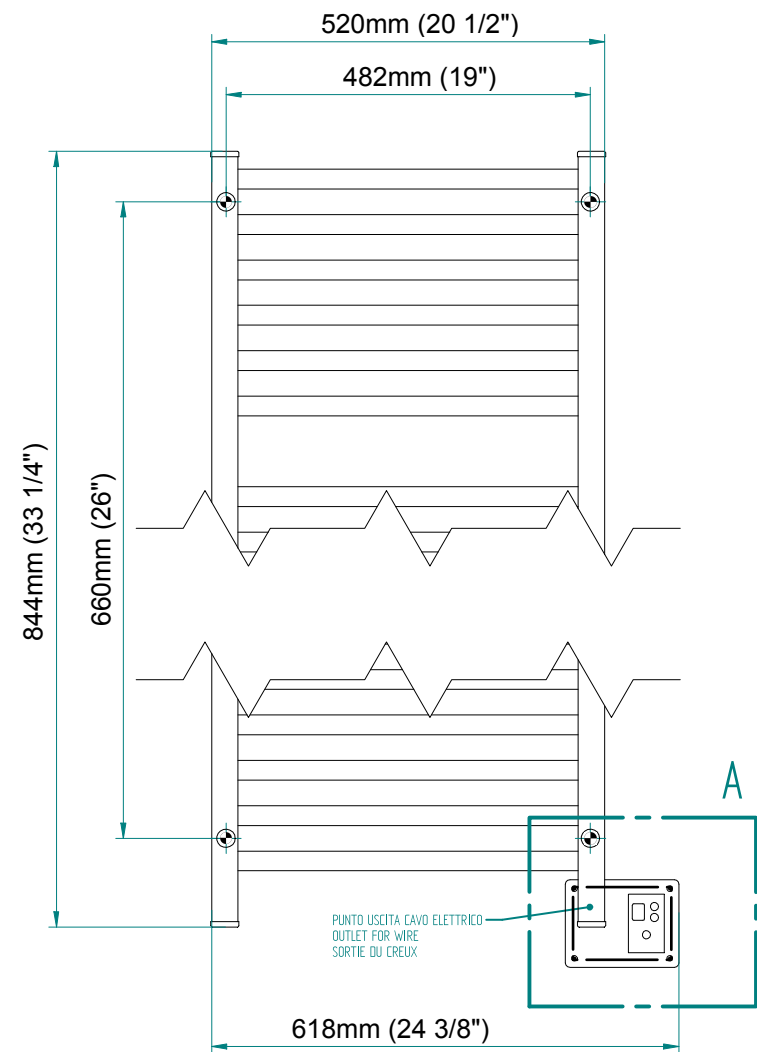

QUADRO 844 x 520

mm

mm

33 1/4
inchesx 20 1/2
inches

Elettrico / electric / électrique

CODICE / CODE

RS435012SN	RS445012SN
RL435012SN	RL445012SN
RV435012SN	RV445012SN

H

844 mm
33 1/4 inches

L

520 mm
20 1/2 inches

REGOLATORE DI POTENZA
DIGITAL HEAT CONTROLLER
REGULATEUR DE PUISSANCE

INGOMBRO CON ATTACCO LUNGO
MEASUREMENTS WITH LONG BRACKETS
MEASUREMENTS AVEC ATTACHE LONG

INGOMBRO CON ATTACCO STANDARD
MEASUREMENTS WITH STANDARD BRACKETS
MEASUREMENTS AVEC ATTACHE STANDARD

DETAIL A

DETAIL B

FORO PER INSERIMENTO TASSELLO A MURO 6X30
POSITIONING OF FASTENERS FOR FIXING TO WALL
FASTENERS SHOULD BE SECURED IN DTUDS OR HEADERS PLACES BEHIND THE UNIT
TROU POUR LA CHEVILLE A MUR