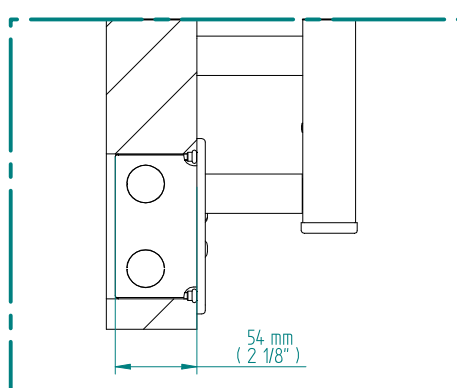

QUADRO 844 x 520

mm

mm

33 1/4
inchesx 20 1/2
inches

Elettrico / electric / électrique

CODICE / CODE

RS435012SN	RS445012SN
RL435012SN	RL445012SN
RV435012SN	RV445012SN

H

844 mm
33 1/4 inches

L

520 mm
20 1/2 inches

REGOLATORE DI POTENZA
DIGITAL HEAT CONTROLLER
REGULATEUR DE PUISSANCE

INGOMBRO CON ATTACCO LUNGO
MEASUREMENTS WITH LONG BRACKETS
MEASUREMENTS AVEC ATTACHE LONG

INGOMBRO CON ATTACCO STANDARD
MEASUREMENTS WITH STANDARD BRACKETS
MEASUREMENTS AVEC ATTACHE STANDARD

DETAIL A

DETAIL B

FORO PER INSERIMENTO TASSELLO A MURO 6X30
POSITIONING OF FASTENERS FOR FIXING TO WALL
FASTENERS SHOULD BE SECURED IN DTUDS OR HEADERS PLACES BEHIND THE UNIT
TROU POUR LA CHEVILLE A MUR