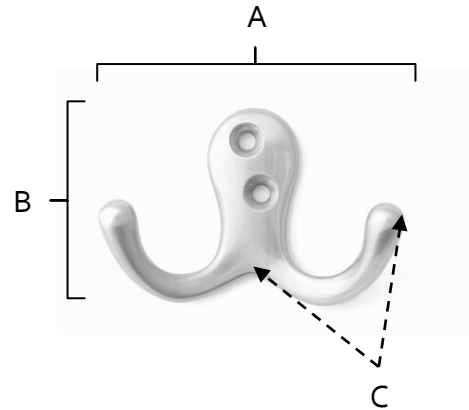

SPECIFICATIONS

HOOKS

FEATURES

- Transitional styling
- Multiple finishes
- Concealed installation

WARRANTY

Limited lifetime

FINISHES

- Polished Brass (PB)
- Polished Chrome (PC)
- Barcelona (BARC)
- Bronze (BRZ)
- Chocolate Bronze (CHBRZ)
- Matte Black (MB)
- Polished Nickel (PN)
- Satin Nickel (SN)

MATERIAL

Brass

Item#	A	B	C
A903	2 3/4"	1 3/4"	7/8"

KEY:

- A - Length
- B - Width
- C - Projection

NOTE: Dimensions and specifications are subject to change without notice.