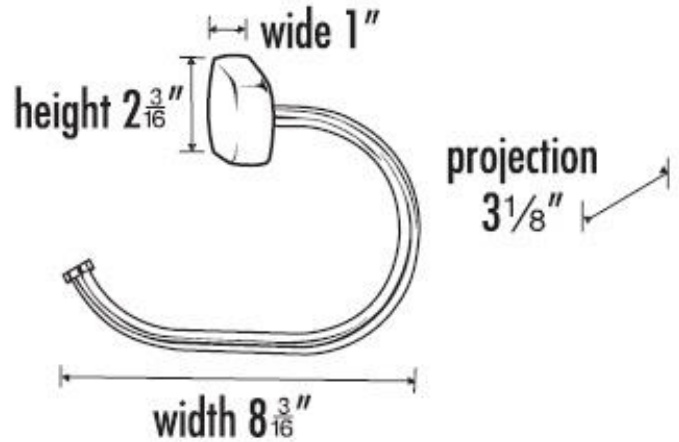

SPECIFICATIONS

EURO

SINGLE POST TISSUE HOLDER

FEATURES

Modern styling
Multiple finishes
Concealed installation

WARRANTY

Limited lifetime

FINISHES