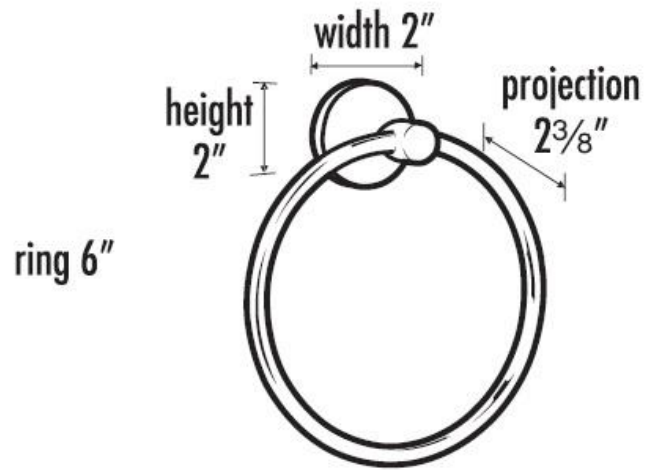

SPECIFICATIONS

CONTEMPORARY I
6" TOWEL RING

FEATURES

Modern styling
Multiple finishes
Concealed installation

WARRANTY

Limited lifetime

FINISHES

Polished Brass/Non-lacquered (PB/NL)
Polished Chrome (PC)
Bronze (BRZ)
Polished Nickel (PN)
Satin Brass (SB)
Satin Nickel (SN)