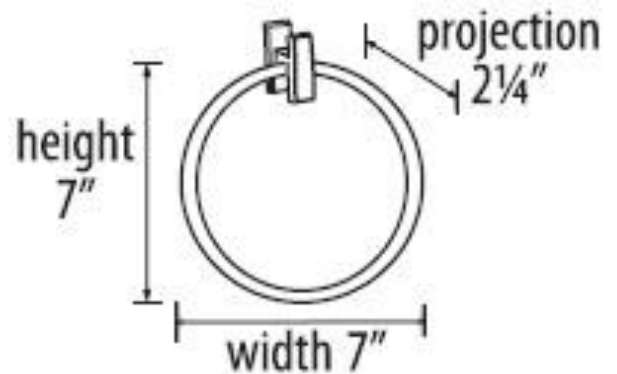

SPECIFICATIONS

ARCH
7" TOWEL RING

FEATURES

Modern styling
Multiple finishes
Concealed installation

WARRANTY

Limited lifetime

FINISHES

Polished Brass/Non-lacquered (PB/NL)
Polished Chrome (PC)
Polished Nickel (PN)
Satin Nickel (SN)

MATERIAL

Brass

Item#

A7540

NOTE: Dimensions and specifications are subject to change without notice.