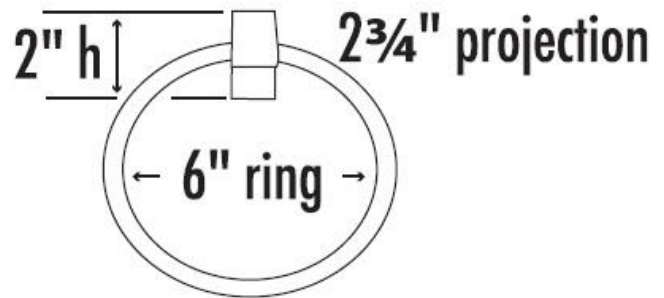

SPECIFICATIONS

LUNA
6" TOWEL RING

FEATURES

Transitional styling
Multiple finishes
Concealed installation

WARRANTY

Limited lifetime

FINISHES

Polished Brass (PB)
Polished Brass/Non-lacquered (PB/NL)
Polished Chrome (PC)
Bronze (BRZ)
Polished Nickel (PN)
Satin Brass (SB)
Satin Nickel (SN)

MATERIAL

Brass

Item#

A6840

NOTE: Dimensions and specifications are subject to change without notice.