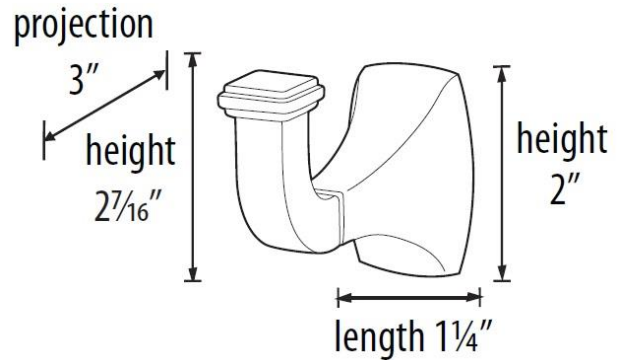

SPECIFICATIONS

CUBE

ROBE HOOK

FEATURES

Contemporary styling
Multiple finishes
Concealed installation

WARRANTY

Limited lifetime

FINISHES