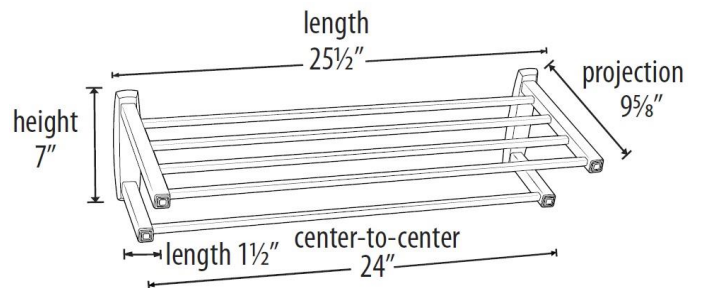

PRODUCT SHEET

SPECIFICATIONS

CUBE
TOWEL RACK

FEATURES

Contemporary styling
Multiple finishes
Concealed installation

WARRANTY

Limited lifetime

FINISHES

Polished Brass (PB)
Polished Brass/Non-lacquered (PB/NL)
Polished Chrome (PC)
Bronze (BRZ)
Chocolate Bronze (CHBRZ)
Polished Nickel (PN)
Satin Nickel (SN)

MATERIAL

Brass

Item#

A6526-24

NOTE: Dimensions and specifications are subject to change without notice.