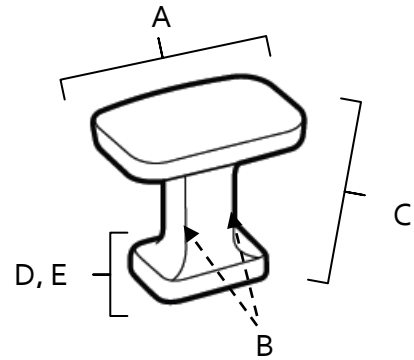

SPECIFICATIONS

Cloud

1 1/4" Knob

FEATURES

- Modern styling
- Multiple finishes
- Concealed installation

WARRANTY

Limited lifetime

FINISHES

- Polished Chrome (PC)
- Polished Brass (PB)
- Bronze (BRZ)
- Chocolate Bronze (CHBRZ)
- Pewter (PEW)
- Polished Nickel (PN)
- Satin Nickel (SN)

MATERIAL

Brass

Item#	A	B	C	D(L)	E (W)
A252-14	1 1/4"	5/16"	1"	11/16"	7/16"

KEY:

- A - Overall Length
- B - Handle Width
- C - Projection
- D - Mount Length
- E - Mount Width

NOTE: Dimensions and specifications are subject to change without notice.