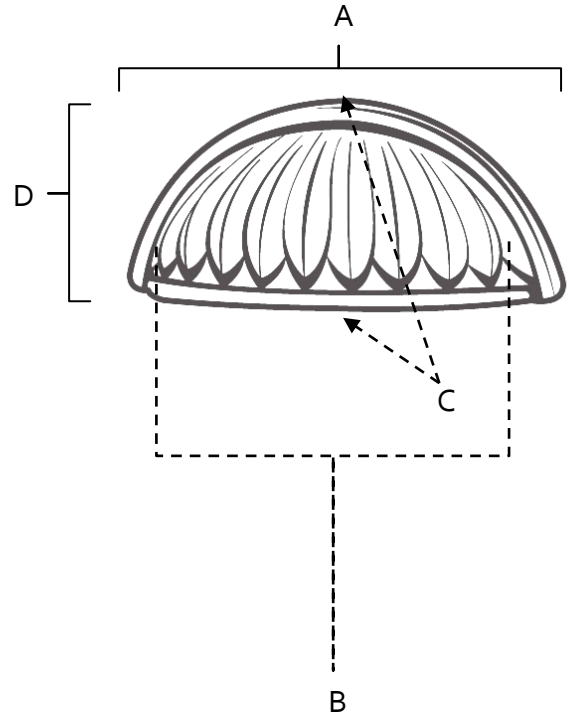

**SPECIFICATIONS**

**FIORE**  
CUP PULL

**FEATURES**

- Traditional styling
- Multiple finishes
- Concealed installation

**WARRANTY**

Limited lifetime

**FINISHES**

- Antique English Matte (AEM)
- Barcelona (BARC)
- Bronze (BRZ)
- Chocolate Bronze (CHBRZ)
- Polished Antique (PA)
- Satin Nickel (SN)

**MATERIAL**

Brass

Item#	A	B	C	D
<b>A1478</b>	3 3/4"	3"	2"	1 1/4"

**KEY:**

- A - Overall Length
- B - Center to Center
- C - Width
- D - Projection

NOTE: Dimensions and specifications are subject to change without notice.