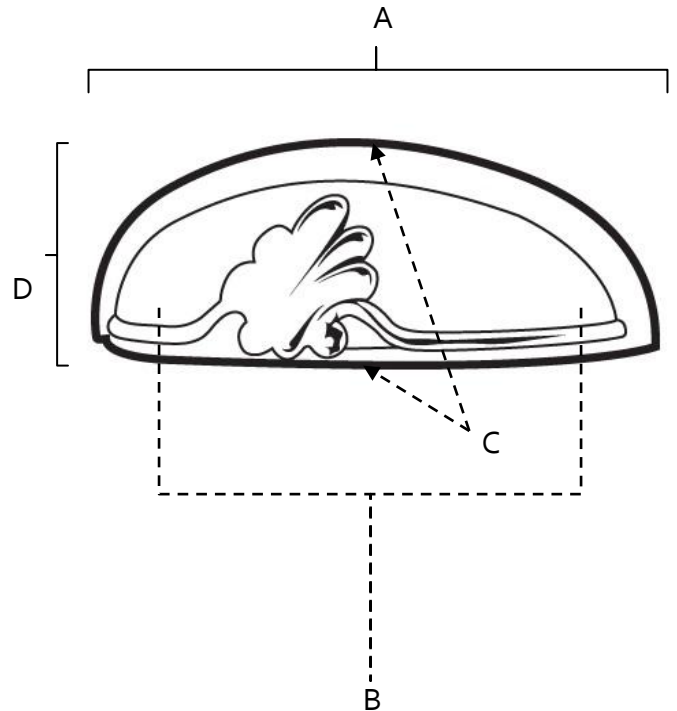

SPECIFICATIONS

BELLA
CUP PULL

FEATURES

- Traditional styling
- Multiple finishes
- Concealed installation

WARRANTY

Limited lifetime

FINISHES

- Antique English (AE)
- Antique English Matte (AEM)
- Polished Antique (PA)
- Polished Brass (PB)
- Satin Nickel (SN)

MATERIAL

Brass

Item#	A	B	C	D
A1459	4 3/4"	3"	1 3/4"	1"

KEY:

- A - Overall Length
- B - Center to Center
- C - Width
- D - Projection

NOTE: Dimensions and specifications are subject to change without notice.