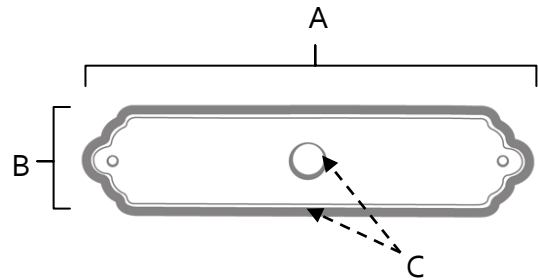

PRODUCT SHEET

SPECIFICATIONS

ESCUTCHEON
RECTANGULAR

FEATURES

- Modern styling
- Multiple finishes
- Concealed installation

WARRANTY

Limited lifetime

FINISHES

MATERIAL

Brass

Item#	A	B	C
A1226-4	4"	1"	1/8"

KEY:

- A - Length
- B - Width
- C - Projection

NOTE: Dimensions and specifications are subject to change without notice.